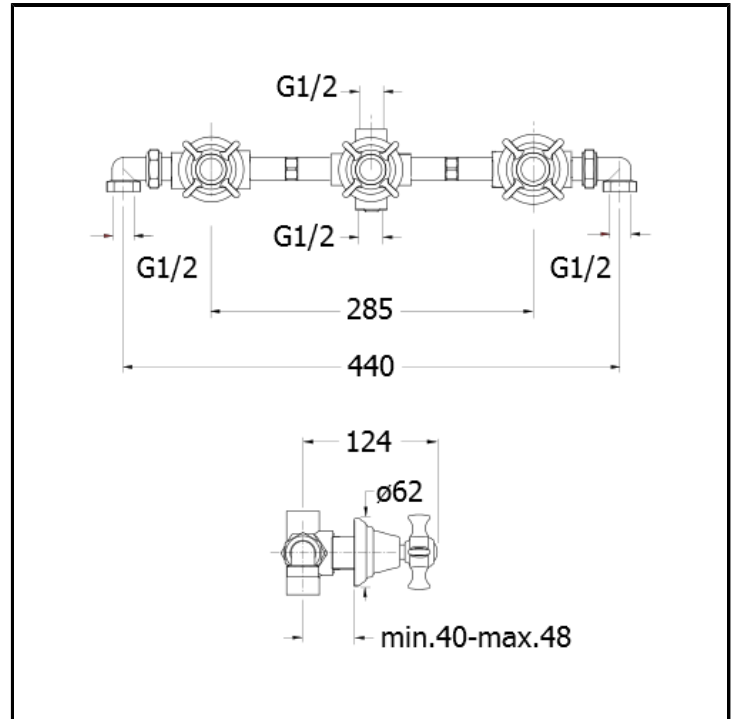

CRICN114

Complete 3 hole concealed bath/shower mixer with 2 outlets diverter

FINITURE

-  Chrome
-  Brushed metallic
-  Yellow gold oro
-  PVD polished rose gold
-  PVD brushed rose gold
-  Brushed old brass

CHARACTERISTICS

-

COMMAND

- Bicomando

INSTALLATION

- Wall

TPOLOGY

-
-