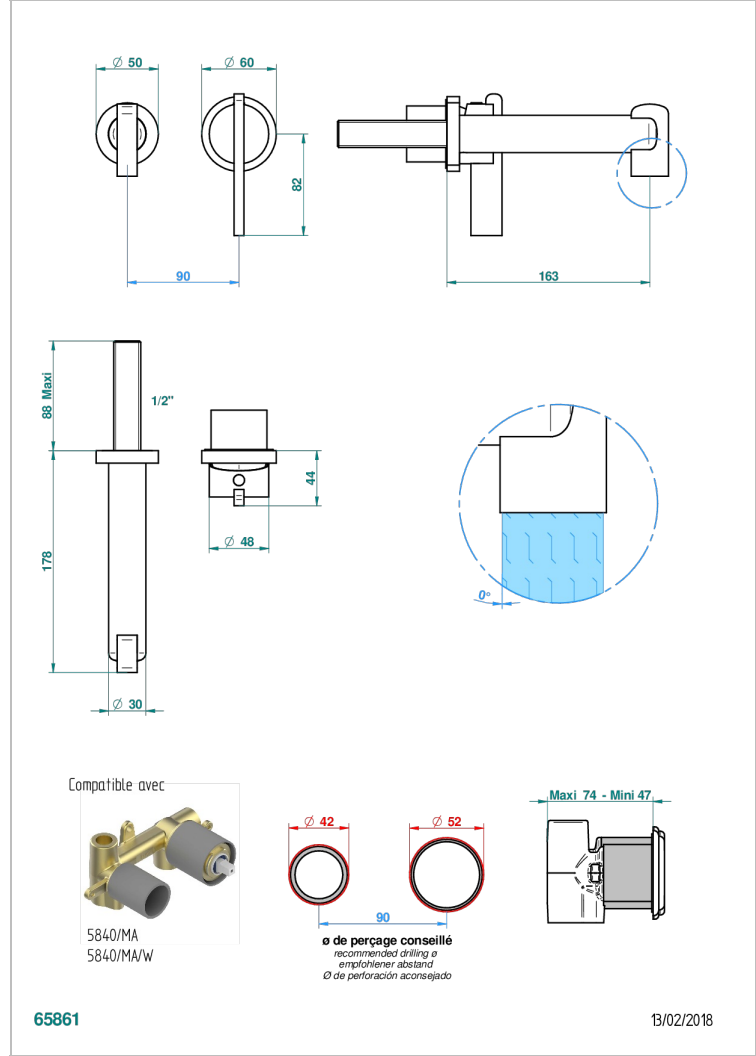

LE 11

U2A-6541B

THG[®]
PARIS

Trim only for Built-in basin mixer with spout (two x 1/2" inlets and one 1/2" outlet), without waste

ХАРАКТЕРИСТИКИ

- Le 11
- Trim only for Built-in basin mixer with spout (two x 1/2" inlets and one 1/2" outlet), without waste