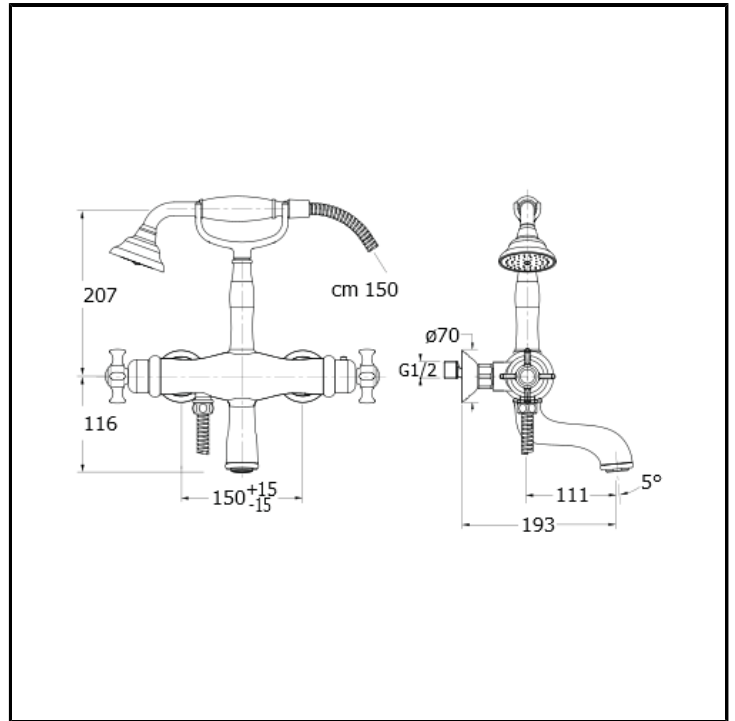

# CRICN182

External thermostatic bath mixer with flexible hose and anti-lime hand shower