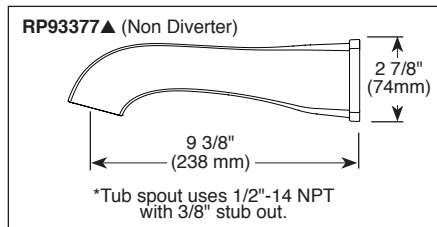

▲ Designate Proper Finish Suffix

Delta reserves the right (1) to make changes in specifications and materials, and (2) to change or discontinue models, both without notice or obligation. Dimensions are for reference only. See current full-line price book or www.deltafaucet.com for finish options and product availability.

DSP-B-T17076 Rev. C

Delta Faucet Company

55 E. 111th Street, Indianapolis, Indiana 46280
350 South Edgeware Road, St. Thomas, ON N5P 4L1
© 2020 Delta Faucet Company