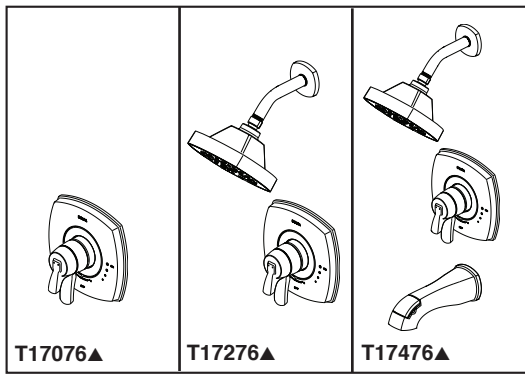

FEATURES:

- Monitor® 17 Series thermostatic valve cartridge
- Five-setting H₂Okinetic® Technology shower head

STANDARD SPECIFICATIONS:

- Thermostatic wax element maintains the outlet temperature to ± 3.6 °F
- Max. flow rate 1.75 gpm @ 80 psi, 7.60 L/min @ 550 kPa.
- For use with MultiChoice® Universal rough valve body. (R10000 Series)
- Back-to-back installation capability.
- Lever volume control handle; temperature adjustment dial.
- Field adjustable to limit handle rotation into hot water zone.
- All parts replaceable from the front of the valve.
- Red/blue pad print temperature indicators on temperature adjustment dial.
- Stem extension kit RP77992 can be ordered to allow for an additional 1 3/4" wall thickness. RP77992 ships with chrome escutcheon screws.

WARRANTY

- Parts and Finish - Lifetime limited warranty; or for commercial purchasers, 10 years for multi-family residential (apartments and condominiums) and 5 years for all other commercial uses, in each case from the date of purchase.
- Electronic Parts and Batteries (if applicable) - 5 years from the date of purchase; or for commercial purchasers, 1 year from the date of purchase. No warranty is provided on batteries.

COMPLIES WITH:

- ASME A112.18.1 / CSA B125.1
- Indicates compliance to ICC/ANSI A117.1 - Valve control only
- EPA WaterSense® - Applies to T17276, T17476, and 52663 only

Submitted Model No.: _____

Specific Features: _____