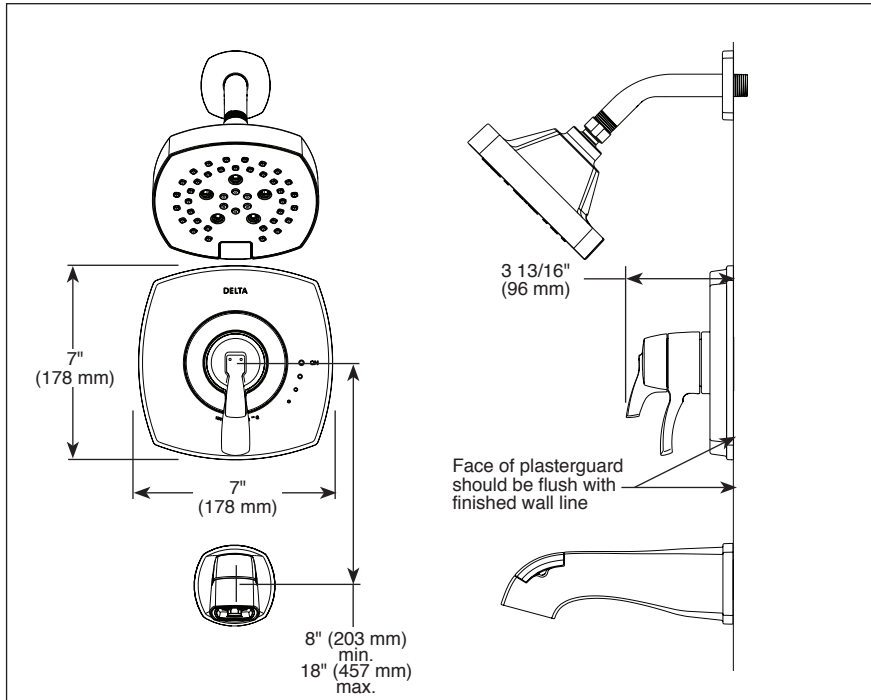

▲ Designate Proper Finish Suffix

Delta reserves the right (1) to make changes in specifications and materials, and (2) to change or discontinue models, both without notice or obligation. Dimensions are for reference only. See current full-line price book or www.deltafaucet.com for finish options and product availability.

DSP-B-T17076 Rev. C

Delta Faucet Company

55 E. 111th Street, Indianapolis, Indiana 46280
350 South Edgeware Road, St. Thomas, ON N5P 4L1
© 2020 Delta Faucet Company