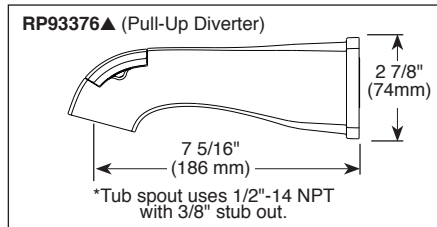

▲ Designate Proper Finish Suffix

Delta reserves the right (1) to make changes in specifications and materials, and (2) to change or discontinue models, both without notice or obligation. Dimensions are for reference only. See current full-line price book or www.deltafaucet.com for finish options and product availability.

DSP-B-T17076 Rev. C

Delta Faucet Company

55 E. 111th Street, Indianapolis, Indiana 46280
350 South Edgeware Road, St. Thomas, ON N5P 4L1
© 2020 Delta Faucet Company