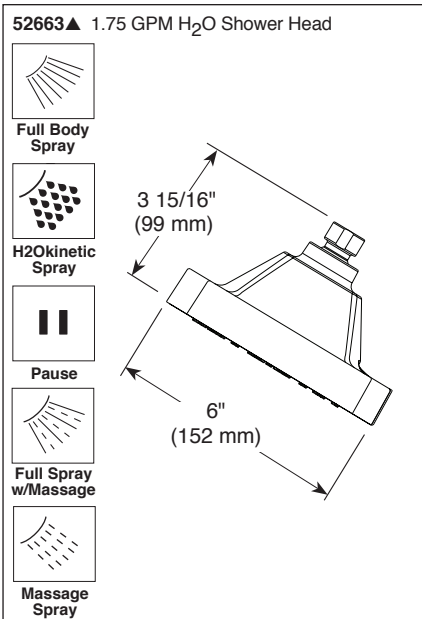

▲ Designate Proper Finish Suffix

Delta reserves the right (1) to make changes in specifications and materials, and (2) to change or discontinue models, both without notice or obligation. Dimensions are for reference only. See current full-line price book or www.deltafaucet.com for finish options and product availability.

DSP-B-T17076 Rev. C

Delta Faucet Company

55 E. 111th Street, Indianapolis, Indiana 46280
350 South Edgeware Road, St. Thomas, ON N5P 4L1
© 2020 Delta Faucet Company