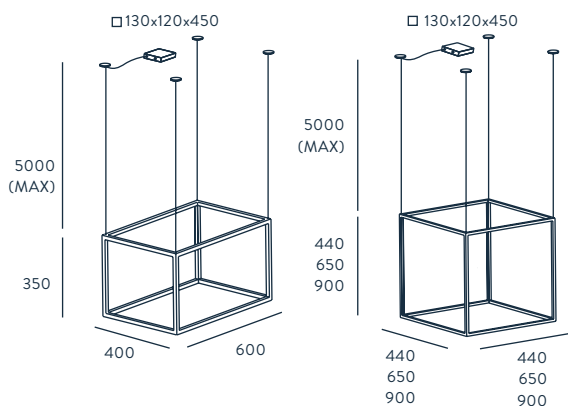

CUBE - X

DESIGNED BY AC STUDIO / 2016

C1213

ACABADOS

METAL
CROMO
ORO BRILLO

MATERIALES

ACERO

ESPECIFICACIONES (UE)

TIRA LED 12V, 50/60 HZ,
IP20, CLASE I

CLASIFICACIÓN ENERGÉTICA

A ++

TAMAÑOS

44 X 44 X 44 - 40W LED 3000K
60 X 40 X 35 - 45W LED 3000K
65 X 65 X 65 - 55W LED 3000K
90 X 90 X 90 - 75W LED 3000K

AMBIENTE EN PÁGINA

56

FINISHES

METAL
CHROME
SHINNY GOLD

MATERIALS

STEEL

SPECIFICATIONS (UE)

LED STRIP 12V, 50/60 HZ,
IP20, CLASS I

ENERGY LABEL

A ++

SIZES

44 X 44 X 44 - 40W LED 3000K
60 X 40 X 35 - 45W LED 3000K
65 X 65 X 65 - 55W LED 3000K
90 X 90 X 90 - 75W LED 3000K

SHOWN AT PAGE

56