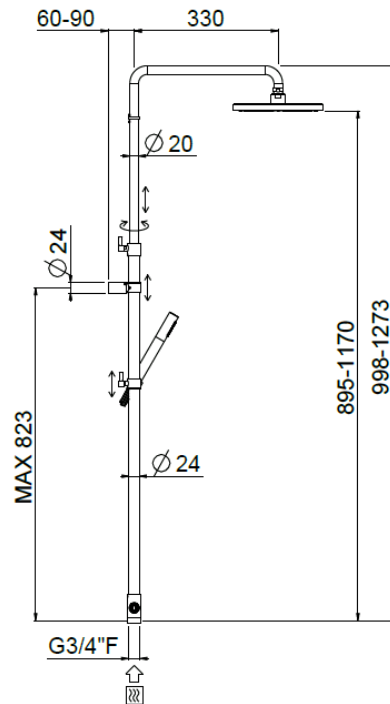

# Bridge telescopic 3/4" connection

Bridge telescopic 3/4" connection, Stick shower head  
**32679X-CRX**

## TECHNICAL INFORMATION

Bridge turning shower column with adjustable mounting with articulated shower holder, 3/4 connection, adjustable upper holder and diverter. Non-liming inspectable round shower head Ø300 in chromed stainless steel. ABS non-liming inspectable one jet round shower. PVC smooth double anti-torsion flexible hose cm 150. CHROME

## PICTURE

## TECHNICAL DRAWING