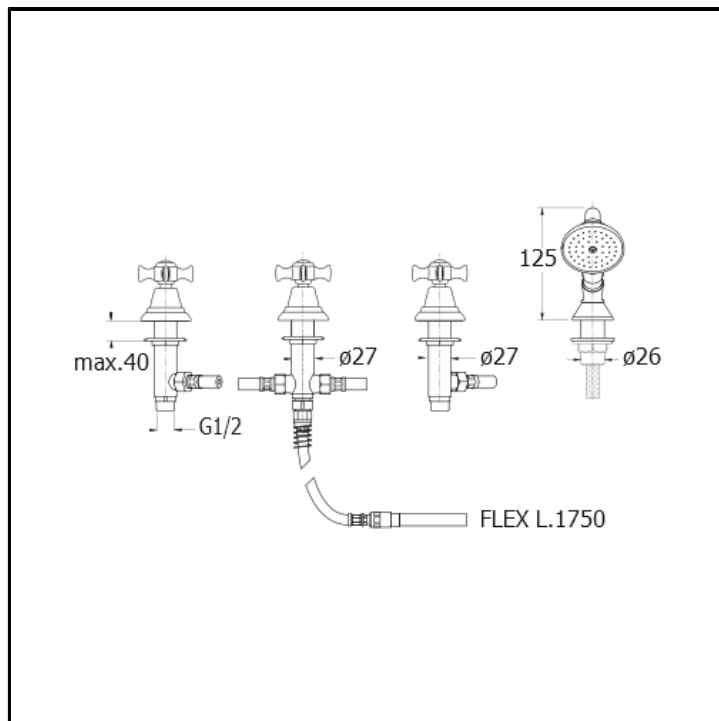

4 hole deck mounted bath mixer with pull-out anti-lime hand shower and 2 outlets diverter

## INSTALLATION

- Tub edge