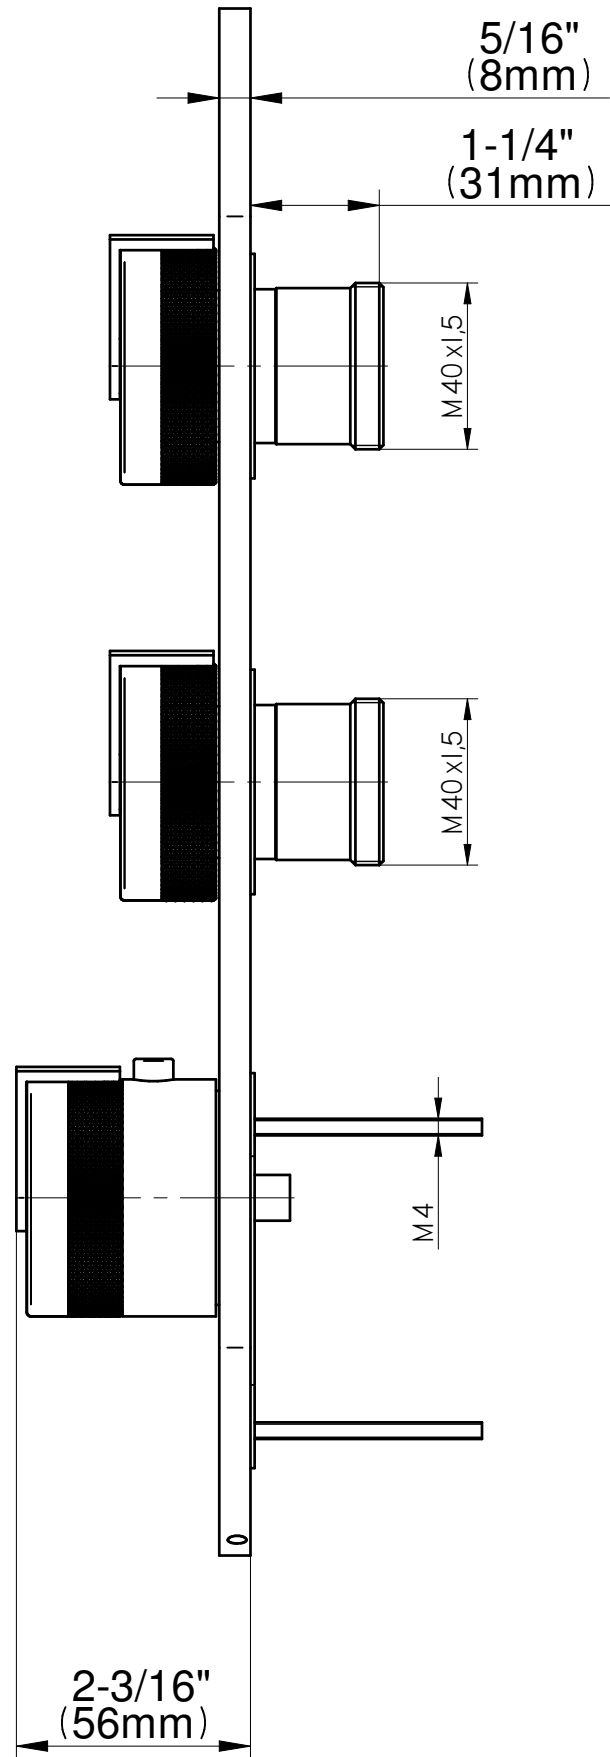

5576000

MOD+ Series

GRAFF[®]
CUTTING EDGE DESIGN