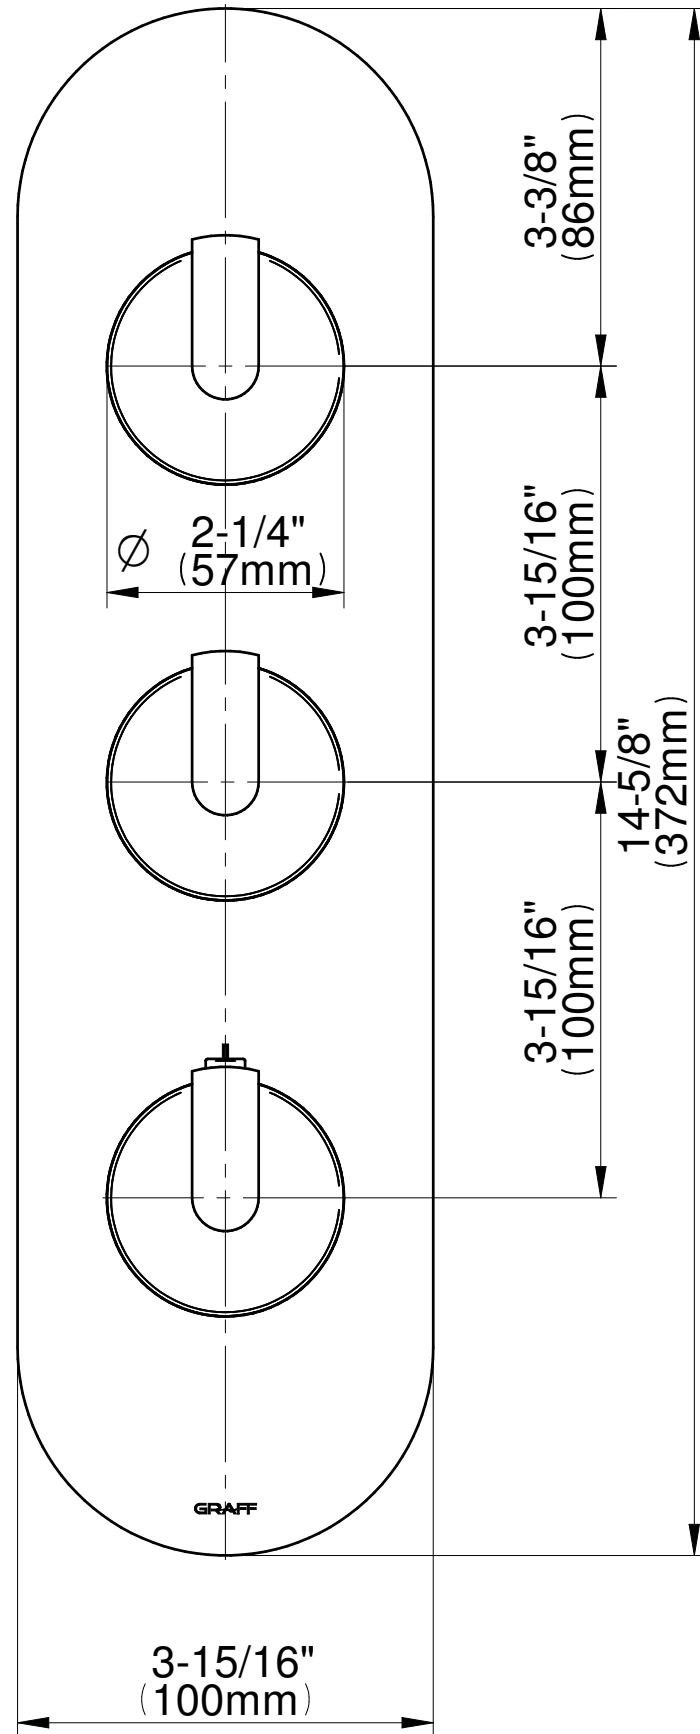

5576000

MOD+ Series

GRAFF[®]
CUTTING EDGE DESIGN