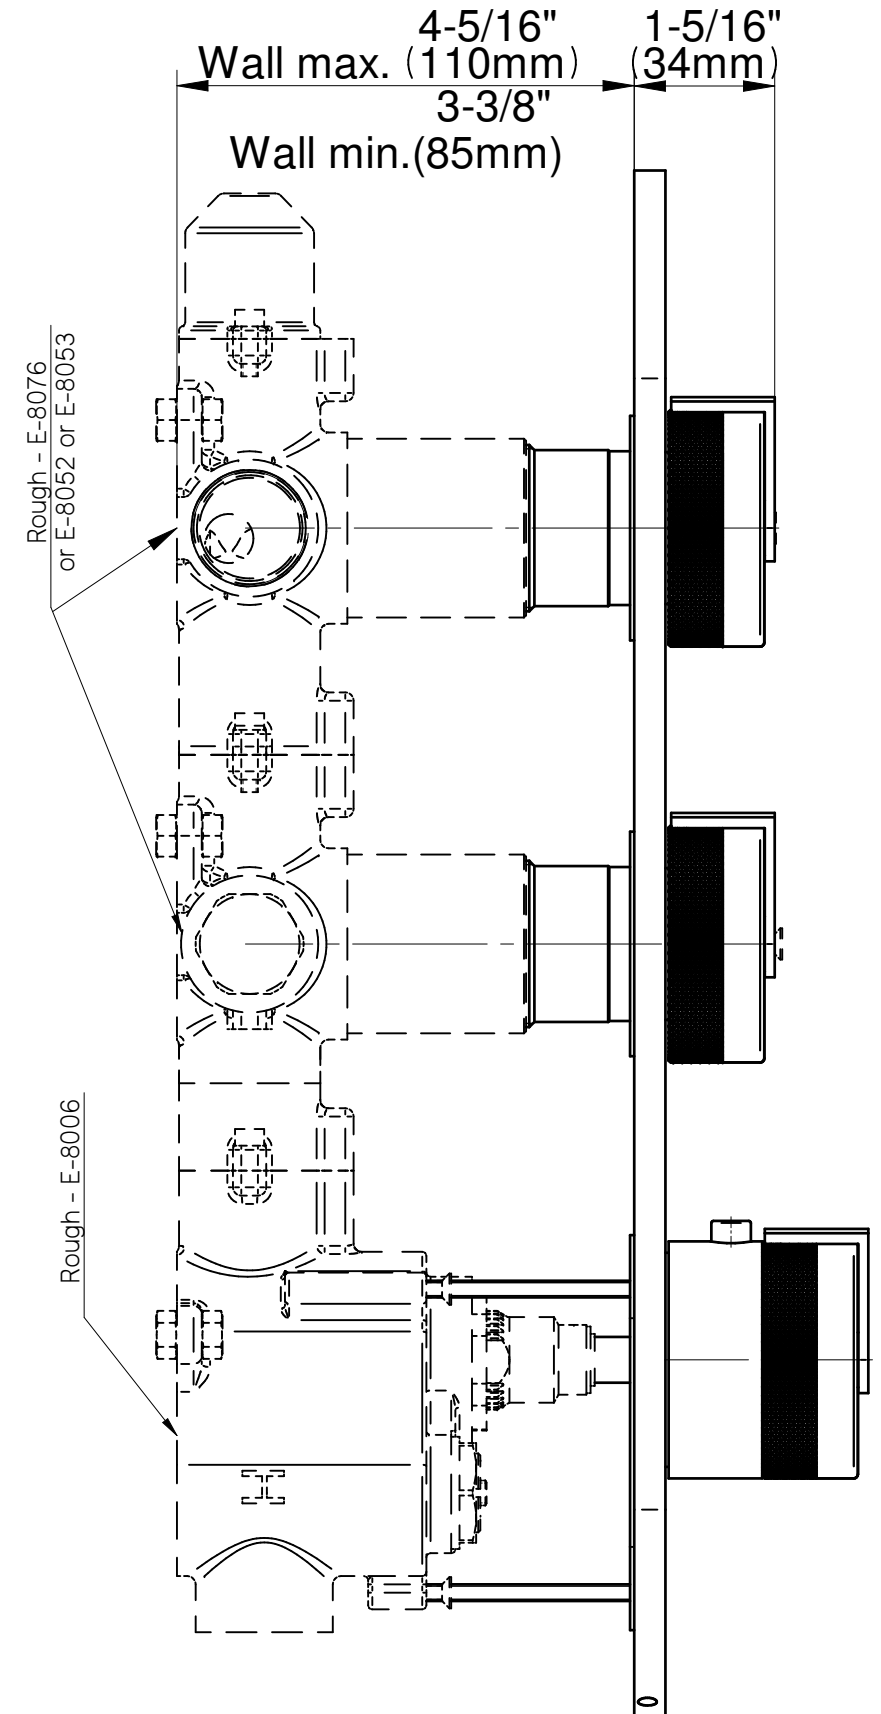

5576000

MOD+ Series

GRAFF[®]
CUTTING EDGE DESIGN