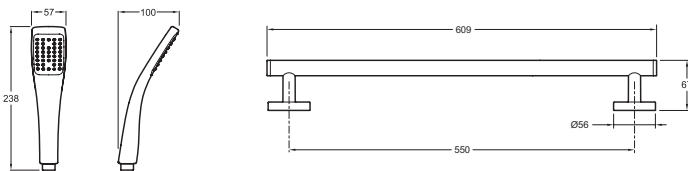

E99938

Collection: E0

Finish*:

CP - Chrome

Main features:

Features

- DIMENSIONS: 55 x 6.70 cm
- INSTALLATION TYPE: Wall-mount
- MATERIAL: Metal
- SHOWER TAPS-HANDSHOWER FLOW: 10 l/mn

Consumer benefits

- EASY CARE: Anti-scale nozzles
- COMFORT: Wide water coverage thanks to generous handshower shape
- PRACTICAL: Soap dish supplied for easier daily routine
- WATER EFFICIENCY: Maximum flow rate 10 L/min

Technical drawing

Product Specification: Shower set. E99938. Collection: E0. DIMENSIONS: 55 x 6.70 cm. MATERIAL: Metal. INSTALLATION TYPE: Wall-mount. SHOWER TAPS-HANDSHOWER FLOW: 10 l/mn.

*Due to possible variations in computer and printer calibrations, technical factors and certain finish characteristics, the colors you see may not accurately portray the actual colors and are provided as a guide only.