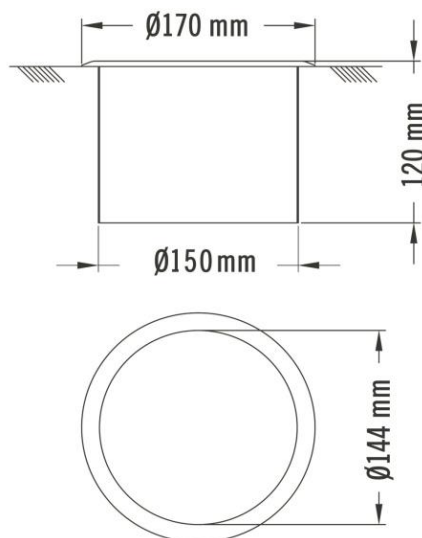

PP0003C

Bright finish

General description

- Countertop-mounted rubbish dump made of stainless steel AISI 304, bright finish, without closing lid.
- Robust and vandal-resistant.
- Suitable for washrooms, kitchens and public areas with a very high traffic.
- Model suitable for public use.
- It requires an inner bin to collect the waste.

Components and materials

- **BODY:** made of stainless steel AISI 304, 0.8 mm thick, bright finish.
- **HEAD:** with external trim frame, made of stainless steel AISI 304, 0.8 mm thick, bright finish, to be fitted into the countertop, fixed by silicone.

Technical specifications

Dimensions	Ø170x120 mm
Weight (empty)	0.150 Kg
Countertop opening	Ø150 mm

Dimensions

Dimensions ± 4%

MOUNTING TEMPLATE

Made a Ø150 mm hole on top of the countertop, insert the rubbish dump into this hole and fix its external trim frame to the countertop by silicone.