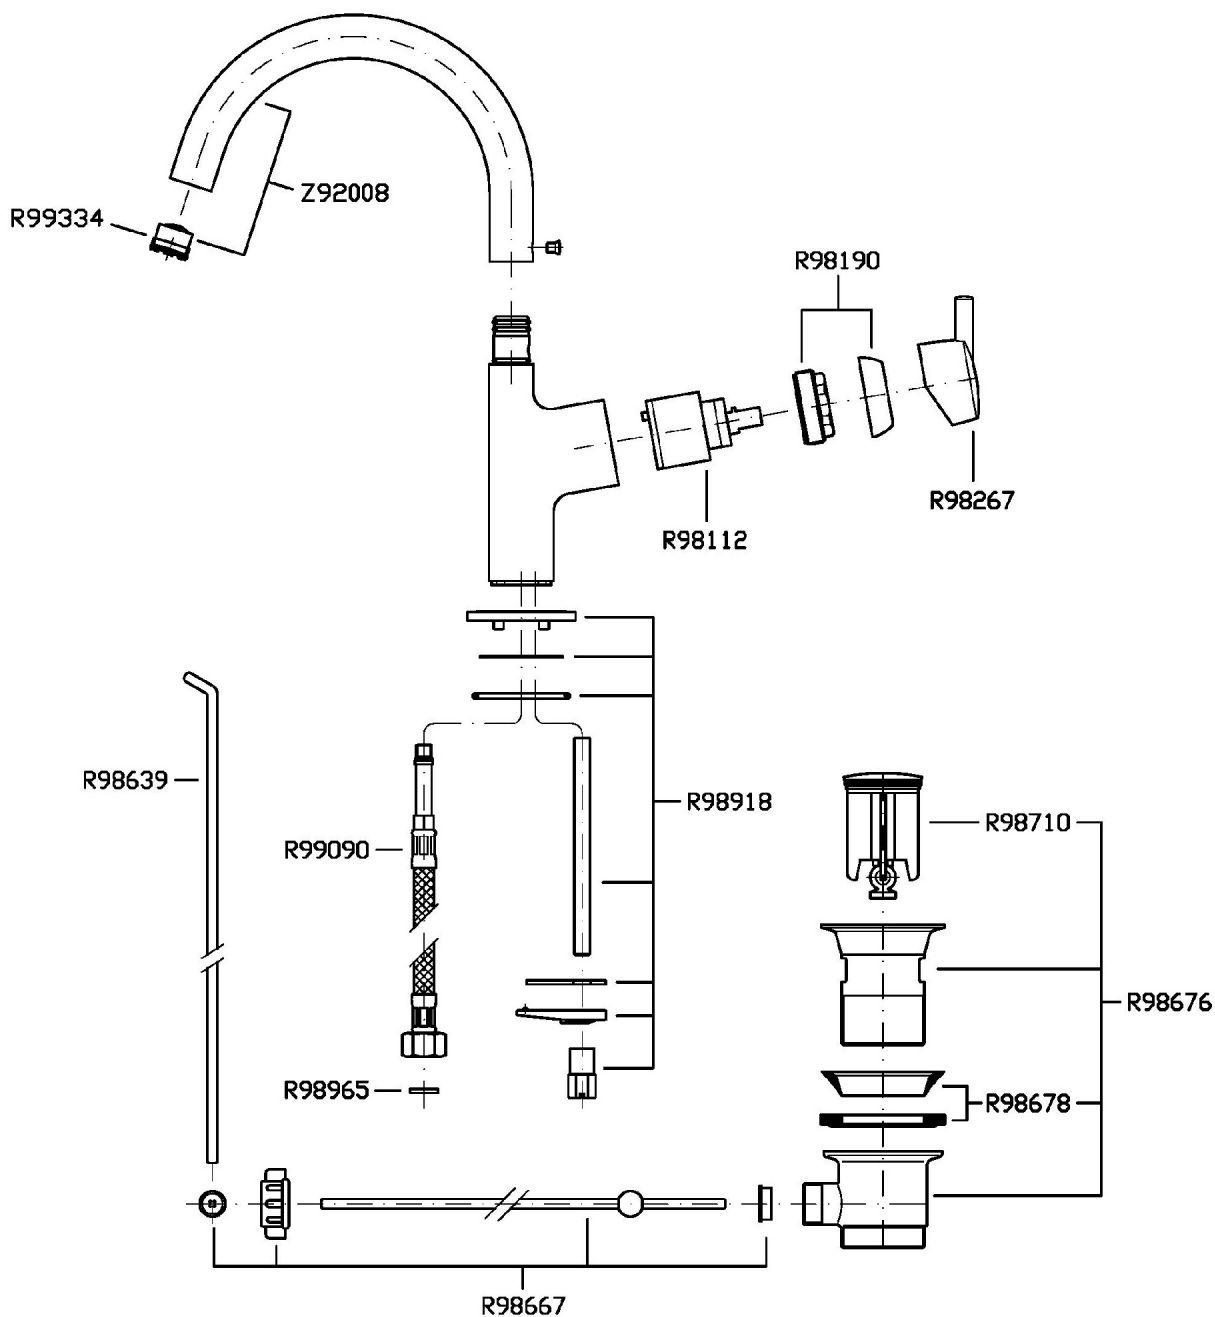

## SIMPLY BEAUTIFUL

ZSB249

Disegno Complessivo / Overall Drawing

## SIMPLY BEAUTIFUL

ZSB249

Esplosi / Exploded

## SIMPLY BEAUTIFUL

ZSB249 Portate / Flowrates (lt/min)

PRESSIONE PRESSURE	1 BAR	2 BAR	3 BAR	4 BAR	5 BAR
P1 LAVABO BASIN	5,9	8,6	10,7	12,4	14
P2					
P3					
P4					
P5					

## SIMPLY BEAUTIFUL

ZSB249 Pesì e Misure / Weights and Sizes

Peso ( Kg ) Weight ( lb )	2,10 ( Kg )	4,63 ( lb )
Volume test ( dc3 ) - ( in3 )	4,05 ( dc3 )	247,15 ( in3 )
h ( mm ) - ( in )	70,00 ( mm )	2,76 ( in )
L1 ( mm ) - ( in )	150,00 ( mm )	5,91 ( in )
L2 ( mm ) - ( in )	385,00 ( mm )	15,16 ( in )