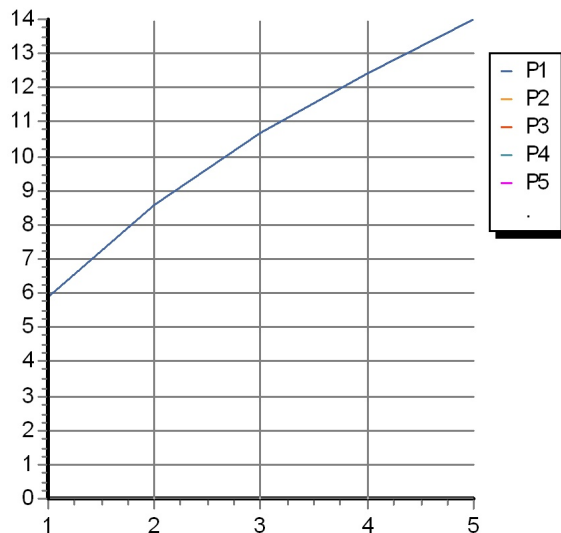

## SIMPLY BEAUTIFUL

ZSB249 Portate / Flowrates (lt/min)

PRESSIONE PRESSURE	1 BAR	2 BAR	3 BAR	4 BAR	5 BAR
P1 LAVABO BASIN	5,9	8,6	10,7	12,4	14
P2					
P3					
P4					
P5					

## SIMPLY BEAUTIFUL

ZSB249 Pesì e Misure / Weights and Sizes

Peso ( Kg ) Weight ( lb )	2,10 ( Kg )	4,63 ( lb )
Volume test ( dc3 ) - ( in3 )	4,05 ( dc3 )	247,15 ( in3 )
h ( mm ) - ( in )	70,00 ( mm )	2,76 ( in )
L1 ( mm ) - ( in )	150,00 ( mm )	5,91 ( in )
L2 ( mm ) - ( in )	385,00 ( mm )	15,16 ( in )