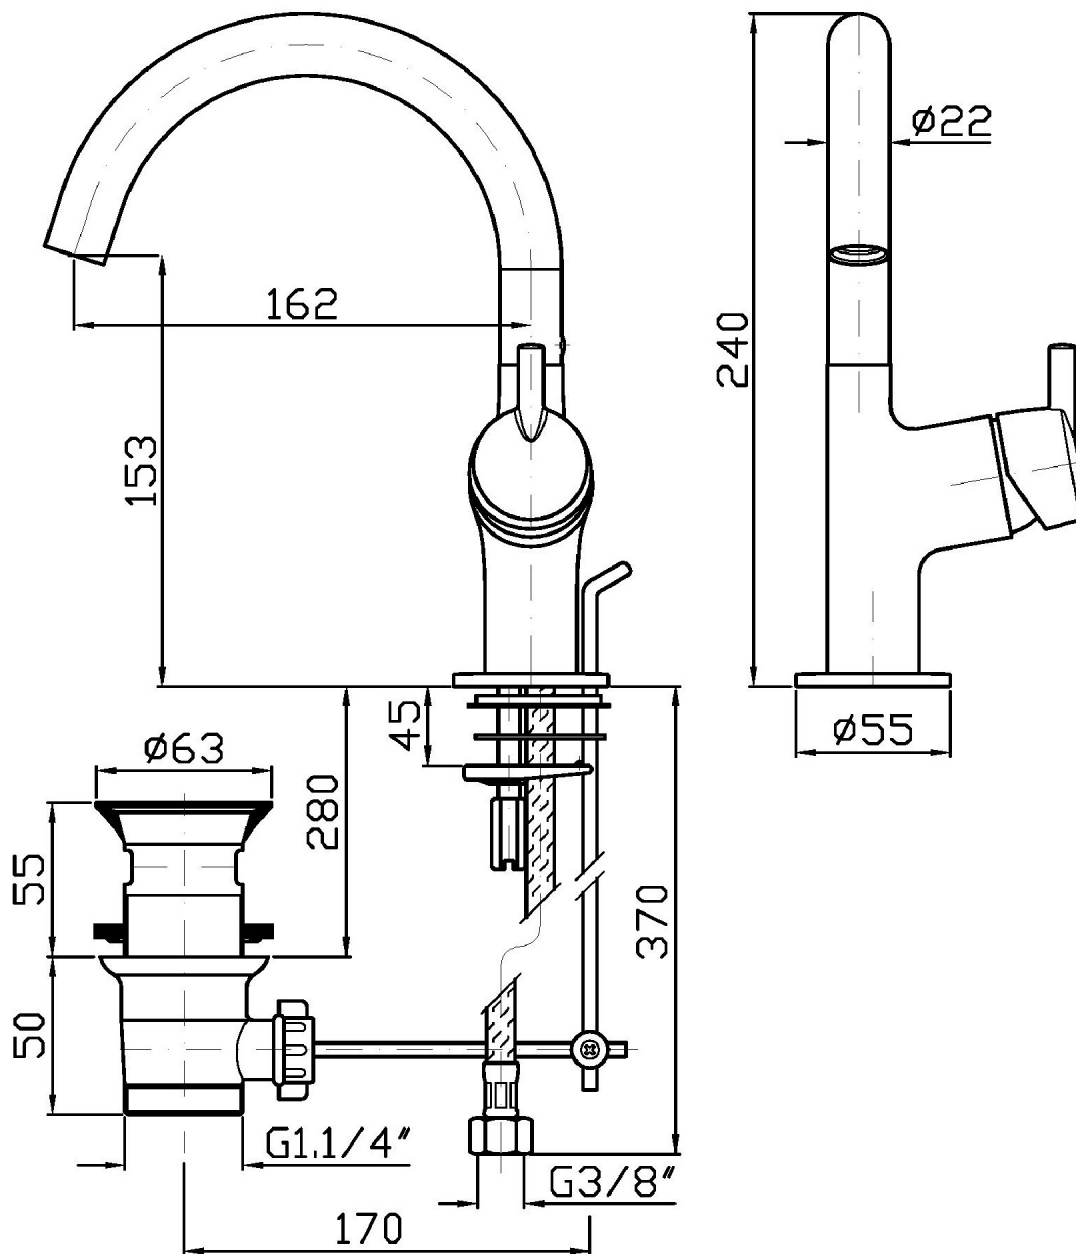

## SIMPLY BEAUTIFUL

ZSB249

Disegno Complessivo / Overall Drawing

## SIMPLY BEAUTIFUL

ZSB249 Pesì e Misure / Weights and Sizes

Peso ( Kg ) Weight ( lb )	2,10 ( Kg )	4,63 ( lb )
Volume test ( dc3 ) - ( in3 )	4,05 ( dc3 )	247,15 ( in3 )
h ( mm ) - ( in )	70,00 ( mm )	2,76 ( in )
L1 ( mm ) - ( in )	150,00 ( mm )	5,91 ( in )
L2 ( mm ) - ( in )	385,00 ( mm )	15,16 ( in )