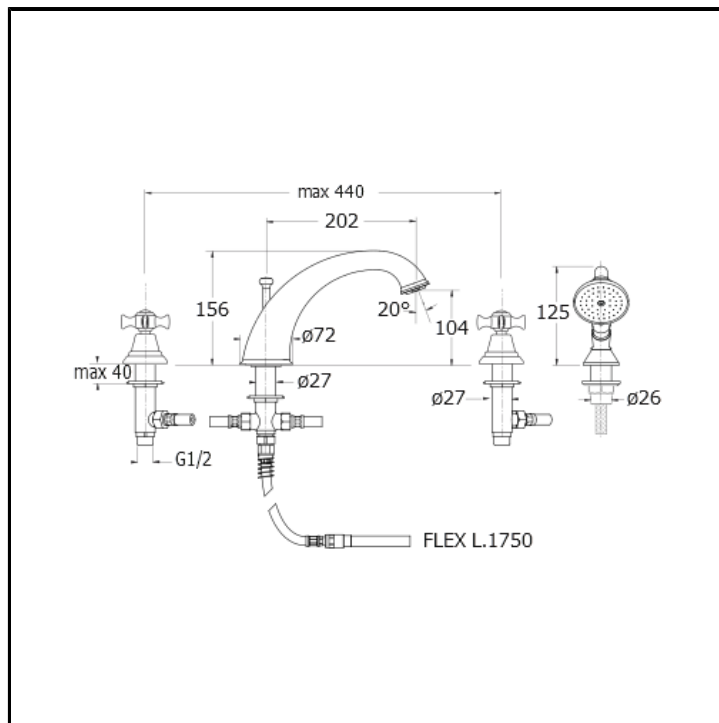

CRICN124

4 hole deck mounted bath mixer with diverter, spout and pull-out anti-lime hand shower

FINITURE

-  Chrome
-  Brushed metallic
-  Yellow gold oro
-  PVD polished rose gold
-  PVD brushed rose gold
-  Brushed old brass

CHARACTERISTICS

-

FEATURES FROM TECHNOLOGIES

-
-

COMMAND

- Bicomando

INSTALLATION

- Tub edge