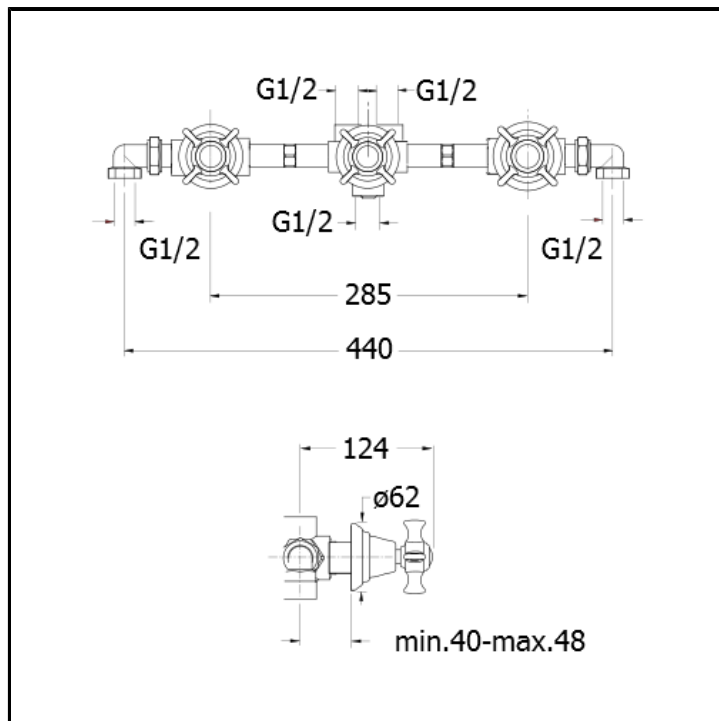

CRICN115

Complete 3 hole concealed bath/shower mixer with 3 outlets diverter

FINITURE

-  Chrome
-  Brushed metallic
-  Yellow gold oro
-  PVD polished rose gold
-  PVD brushed rose gold
-  Brushed old brass

CHARACTERISTICS

-

COMMAND

- Bicomando

INSTALLATION

- Wall

TPOLOGY

-
-