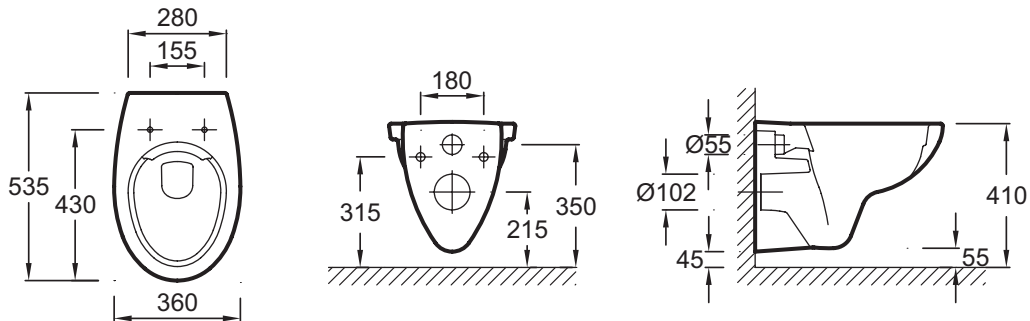

EDV101

Collection: PATIO

Finish*:

00 - Blanc

Main features:

Features

- DIMENSIONS: 53.50 x 36 cm
- MATERIAL: Ceramic
- NORMS AND REGULATION: NF
- HEIGHT: Standard
- RIM: Without rim
- WEIGHT: 15 kg
- INSTALLATION TYPE: Wall-hung
- VOLUME OF WATER: Standard 3/6 L
- RIM TYPE: Rimless
- PRODUCT INCLUDED: (Cistern and seat not included)

Required products

- E70021: Slow-close thermostet toilet seat

Technical drawing

Product Specification: Rimless wall-hung WC pan. EDV101. Collection: PATIO. DIMENSIONS: 53.50 x 36 cm. WEIGHT: 15 kg. MATERIAL: Ceramic. INSTALLATION TYPE: Wall-hung. NORMS AND REGULATION: NF. VOLUME OF WATER: Standard 3/6 L. HEIGHT: Standard. RIM TYPE: Rimless. RIM: Without rim. PRODUCT INCLUDED: (Cistern and seat not included).