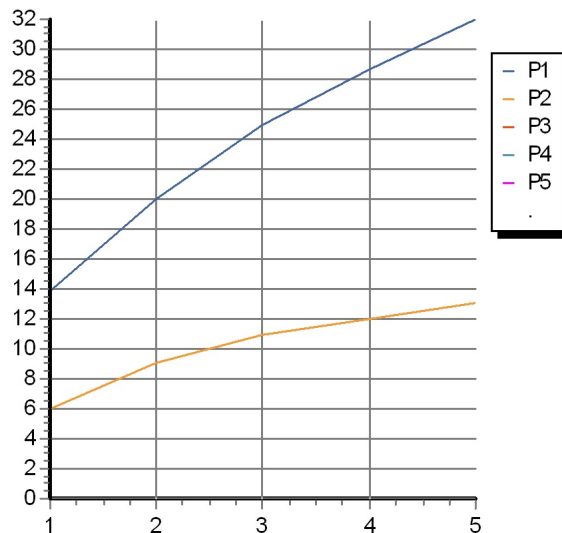

## SIMPLY BEAUTIFUL

ZSB139 Portate / Flowrates (lt/min)

PRESSIONE PRESSURE	1 BAR	2 BAR	3 BAR	4 BAR	5 BAR
P1 BOCCA VASCA WALL SPOUT	13,9	20	24,9	28,7	32
P2 DOCCETTA HANDSHOWER	6	9	11	12	13
P3					
P4					
P5					

## SIMPLY BEAUTIFUL

ZSB139 Pesì e Misure / Weights and Sizes

Peso ( Kg ) Weight ( lb )	2,73 ( Kg )	6,02 ( lb )
Volume test ( dc3 ) - ( in3 )	11,01 ( dc3 )	671,87 ( in3 )
h ( mm ) - ( in )	90,00 ( mm )	3,54 ( in )
L1 ( mm ) - ( in )	335,00 ( mm )	13,19 ( in )
L2 ( mm ) - ( in )	365,00 ( mm )	14,37 ( in )