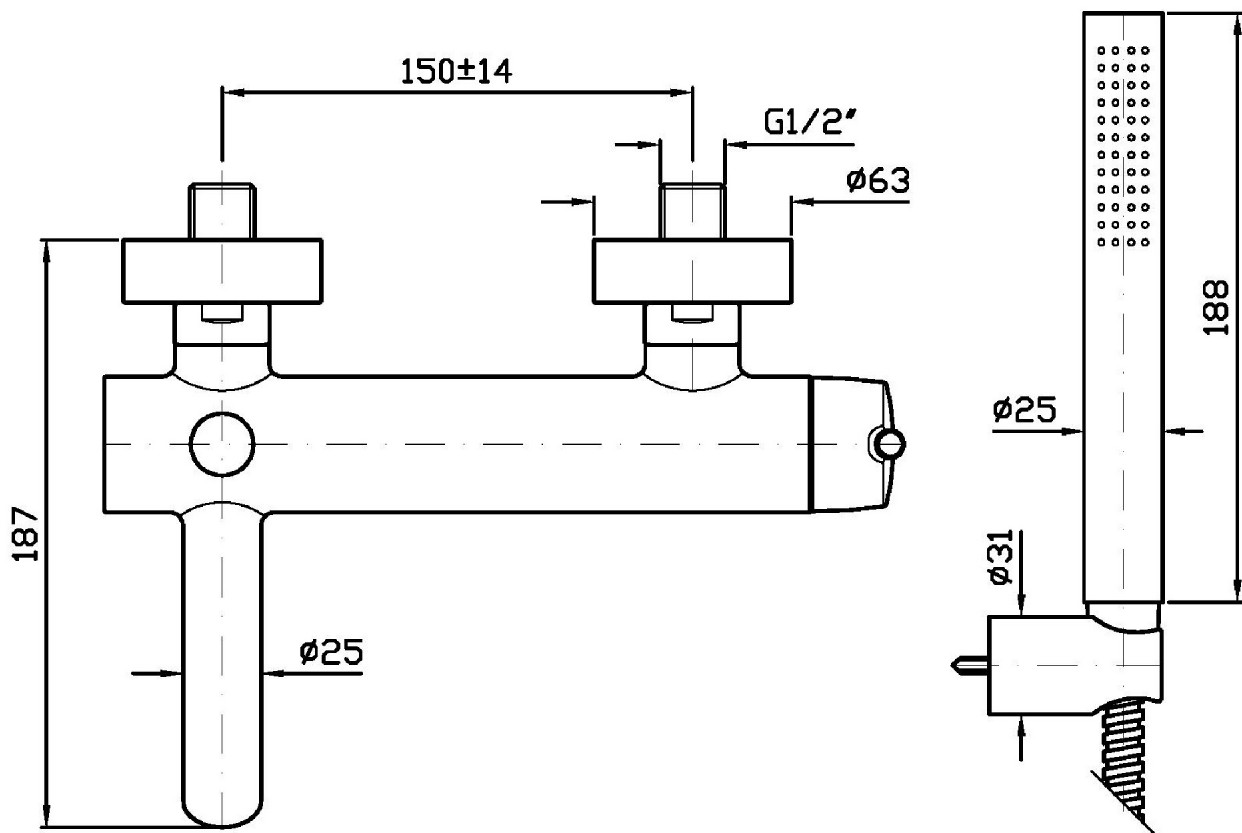

## SIMPLY BEAUTIFUL

ZSB139

Miscelatore monocomando vasca-doccia esterno. / Exposed single lever bath-shower mixer.

Miscelatore monocomando vasca-doccia esterno con deviatore, aeratore, completo doccia.

Exposed single lever bath-shower mixer with diverter, aerator, handshower set.

## SIMPLY BEAUTIFUL

ZSB139

Disegno Complessivo / Overall Drawing

## SIMPLY BEAUTIFUL

ZSB139 Portate / Flowrates (lt/min)

PRESSIONE PRESSURE	1 BAR	2 BAR	3 BAR	4 BAR	5 BAR
P1 BOCCA VASCA WALL SPOUT	13,9	20	24,9	28,7	32
P2 DOCCETTA HANDSHOWER	6	9	11	12	13
P3					
P4					
P5					

## SIMPLY BEAUTIFUL

ZSB139 Pesì e Misure / Weights and Sizes

Peso ( Kg ) Weight ( lb )	2,73 ( Kg )	6,02 ( lb )
Volume test ( dc3 ) - ( in3 )	11,01 ( dc3 )	671,87 ( in3 )
h ( mm ) - ( in )	90,00 ( mm )	3,54 ( in )
L1 ( mm ) - ( in )	335,00 ( mm )	13,19 ( in )
L2 ( mm ) - ( in )	365,00 ( mm )	14,37 ( in )