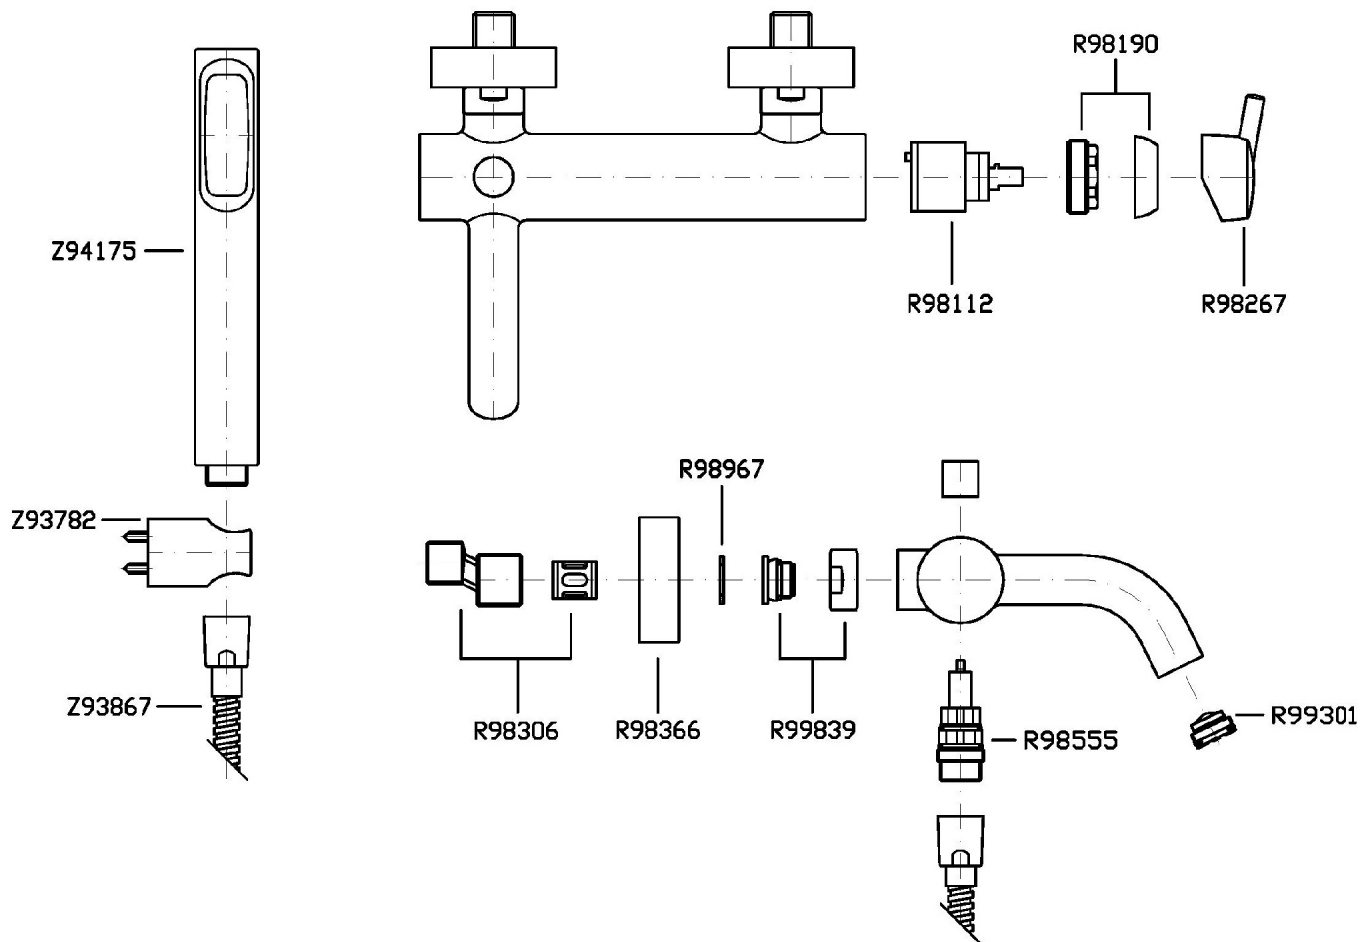

## SIMPLY BEAUTIFUL

ZSB139

Disegno Complessivo / Overall Drawing

## SIMPLY BEAUTIFUL

ZSB139 Portate / Flowrates (lt/min)

PRESSIONE PRESSURE	1 BAR	2 BAR	3 BAR	4 BAR	5 BAR
P1 BOCCA VASCA WALL SPOUT	13,9	20	24,9	28,7	32
P2 DOCCETTA HANDSHOWER	6	9	11	12	13
P3					
P4					
P5					

## SIMPLY BEAUTIFUL

ZSB139 Pesì e Misure / Weights and Sizes

Peso ( Kg ) Weight ( lb )	2,73 ( Kg )	6,02 ( lb )
Volume test ( dc3 ) - ( in3 )	11,01 ( dc3 )	671,87 ( in3 )
h ( mm ) - ( in )	90,00 ( mm )	3,54 ( in )
L1 ( mm ) - ( in )	335,00 ( mm )	13,19 ( in )
L2 ( mm ) - ( in )	365,00 ( mm )	14,37 ( in )