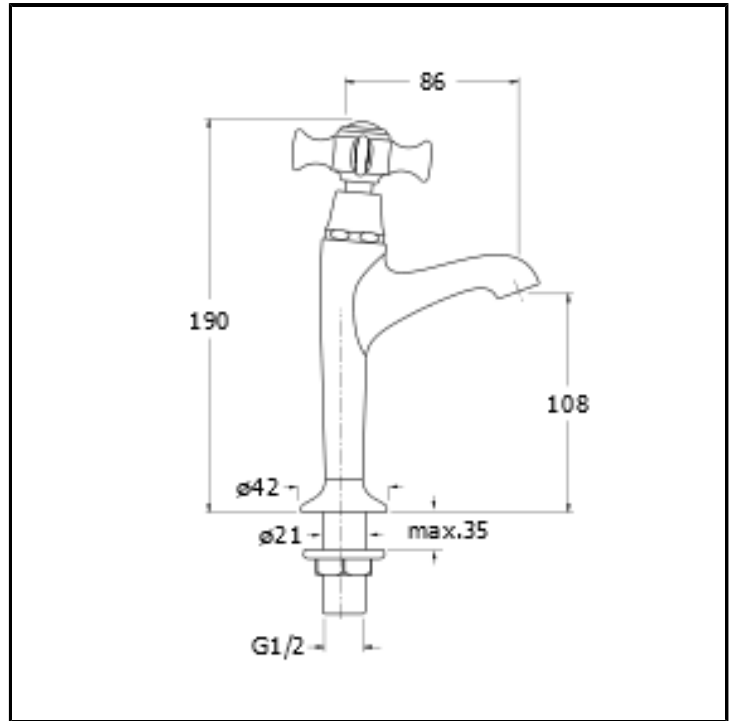

CRICN230

1/2" "cold water" tap

FINITURE

 Chrome

COMMAND

- Monowater

INSTALLATION

- Top