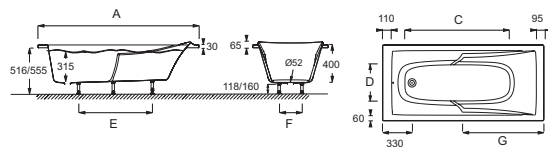

E60905

Collection: CORVETTE

Finish*:

00 - White

Main features:

Features

- DIMENSIONS: 170 x 80 x 42.80 cm
- MATERIAL: Acrylic
- VOLUME (L): 181/111
- FOOT HEIGHT: 118/160
- FEET: Supplied
- WASTE : Not supplied
- BATH WELL LENGTH: 106.7 cm
- TWO-PERSON BATH: No
- GUARANTEE: 10 years
- WEIGHT: 16.3 kg
- INSTALLATION TYPE: Drop-in
- SHAPE: Rectangular
- WASTE DIAMETER: 5,2 cm
- STEP: Not supplied
- OPTIONAL COORDINATING PANEL: Yes
- BATH WELL WIDTH: 28 cm
- CAN BE EQUIPPED WITH A WHIRLPOOL SYSTEM: No
- SUPPLIED WITH: Adjustable Quick clip feet

Technical drawing

Mm	E60900	E60905	E60901	E60902	E60903	E60904
A	1798	1698	1697	1700	1600	1500
B	804	800	753	705	702	702
C	1167	1067	1067	1067	954	954
D	380	380	330	280	280	280
E	750	750	700	700	650	600
F	200	200	140	140	140	140
G	900	850	850	850	800	750

Product Specification: Drop-in bath 170 x 80 cm. E60905. Collection: CORVETTE. DIMENSIONS: 170 x 80 x 42.80 cm. WEIGHT: 16.3 kg. MATERIAL: Acrylic. INSTALLATION TYPE: Drop-in. VOLUME (L): 181/111. SHAPE: Rectangular. FOOT HEIGHT: 118/160. WASTE DIAMETER: 5,2 cm. FEET: Supplied. STEP: Not supplied. WASTE : Not supplied. OPTIONAL COORDINATING PANEL: Yes. BATH WELL LENGTH: 106.7 cm. BATH WELL WIDTH: 28 cm. TWO-PERSON BATH: No. CAN BE EQUIPPED WITH A WHIRLPOOL SYSTEM: No. GUARANTEE: 10 years. SUPPLIED WITH: Adjustable Quick clip feet.