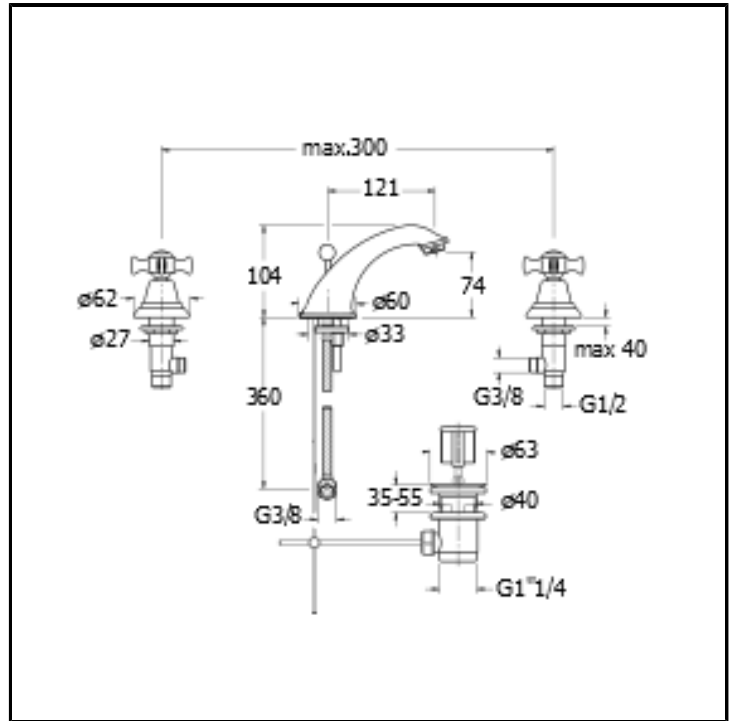

# CRICN201

3 hole basin mixer REGULAR with 1"1/4 pop up waste