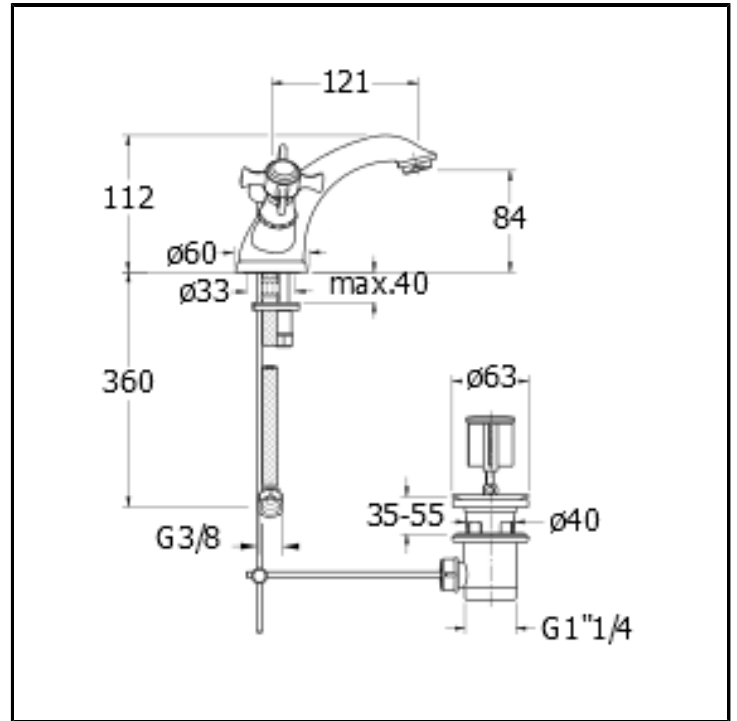

# CRICN211

■ CRISTINA  
RUBINETTERIE

Basin mixer REGULAR with 1"1/4 pop up waste