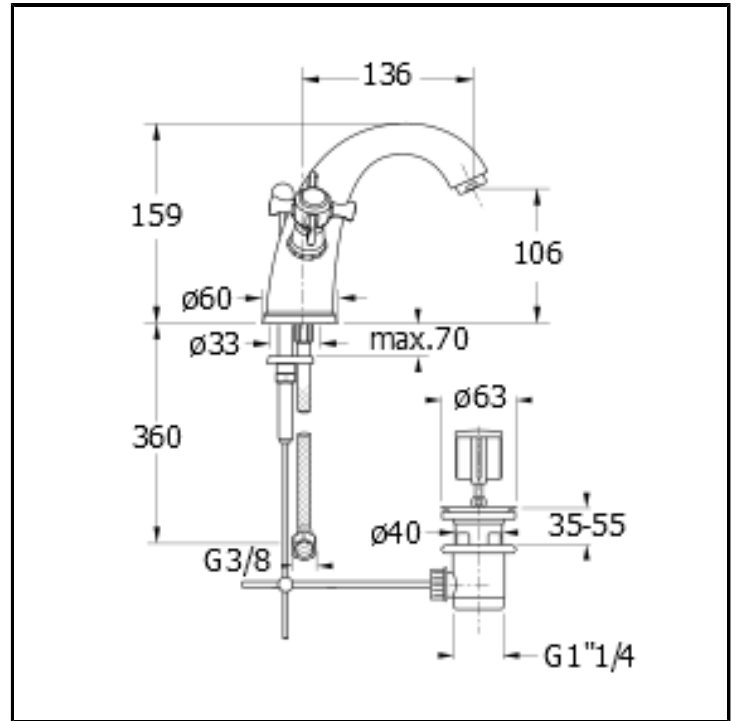

CRICN212

■ CRISTINA
RUBINETTERIE

Basin mixer LARGE with 1"1/4 pop up waste

FINITURE

-  Chrome
-  Brushed metallic
-  Yellow gold oro
-  PVD polished rose gold
-  PVD brushed rose gold
-  Brushed old brass