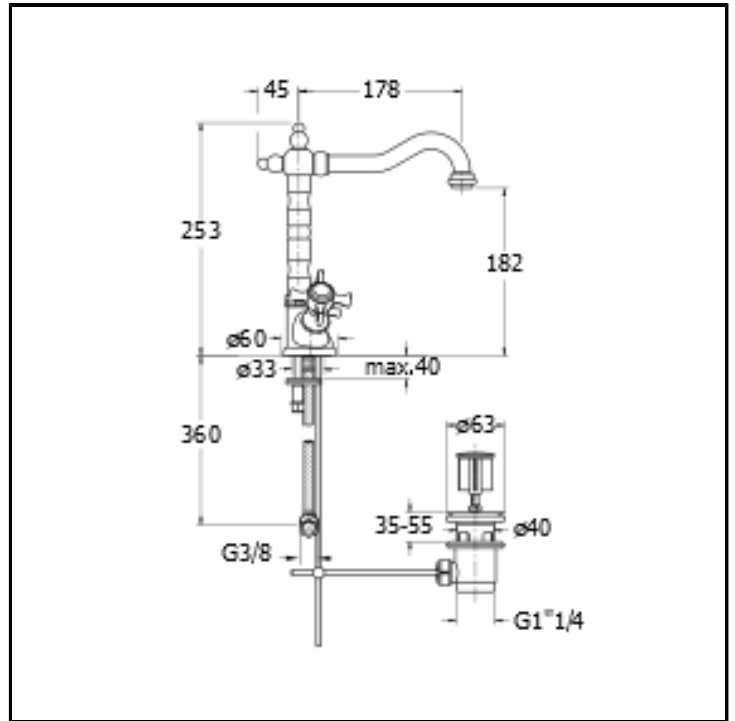

CRICN217

■ CRISTINA
RUBINETTERIE

Basin mixer REGULAR with 1"1/4 pop up waste

FINITURE

-  Chrome
-  Brushed metallic
-  Yellow gold oro
-  PVD polished rose gold
-  PVD brushed rose gold
-  Brushed old brass