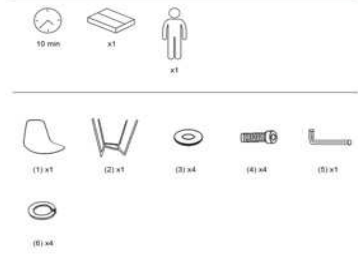

**technical drawings**

**product features**

use (domestic/office)	Domestic
appliance (inner/outer)	Inner
stackable (yes/no)	No
adjustable height (yes/no)	No
foldable (yes/no)	No
swivel (yes/no)	No
max. load (Kg)	130
seat material	Polypropylene (Thickness: 6-9 mm)
seat finishing	
seat density foam (kg/m3)	
seat detachable (yes/no)	No
seat grammage (g/m2)	

backrest material	Polypropylene (Thickness: 6-9 mm)
backrest finishing	
backrest density foam (kg/m3)	
backrest detachable (yes/no)	No
backrest grammage (g/m2)	
legs material	Steel tube (Ø2 cm. Thickness: 1,5 mm)
legs finishing	Powder coated painting
feet protection (yes/no)	Yes
adjustable feet (yes/no)	No
armrest (yes/no)	No
armrest material	
armrest finishing	
armrest density foam (kg/m3)	
armrest detachable (yes/no)	No
armrest grammage (g/m2)	
RAL Specifications	
castors information	
footrest included	No
size and shape variation (yes/no)	No
color variation (yes/no)	No
other details	
general warnings	Do not place near direct sources of heat. Keep away from direct solar light. Do not use abrasive products like acetones, bleaches, solvents, etc.
specific use and care instructions	Clean with a damp cloth and dry immediately
years of guarantee	2
made according to	Manufactured according to EN-12520:2015 for household use seats.
good to know	Supporting tube diameter: 2 cm (thickness: 1,5 mm)
<b>assembly</b>	
assembly required (yes/no)	Yes
difficulty of assembly (hard/medium/easy)	Easy
assembly time (min)	10
people required	1
assembly suggestions	Put the seat upside down and screw the frame

assembly instructions

4

CC0502

CC0502

3

**packaging**

units per lot	4
cbm (m3) / gross weight (Kg)	0,0438 / 5,625
nº of boxes	1

box 1	1
description	WASSU Chair metal dark orange plastic dark orange
description box	FULL ITEM
height x width x depth (cm)	57 x 58 x 53
cbm (m3) / gross weight (Kg) / net weight (Kg)	0,0438 / 5,625 / 4,8