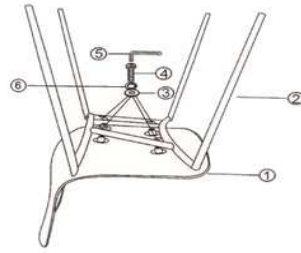

**technical drawings**

**product features**

use (domestic/office)	Domestic
appliance (inner/outer)	Inner
stackable (yes/no)	No
adjustable height (yes/no)	No
foldable (yes/no)	No
swivel (yes/no)	No
max. load (Kg)	130
seat material	Polypropylene (Thickness: 6-9 mm)
seat finishing	
seat density foam (kg/m3)	
seat detachable (yes/no)	No
seat grammage (g/m2)	

backrest material	Polypropylene (Thickness: 6-9 mm)
backrest finishing	
backrest density foam (kg/m3)	
backrest detachable (yes/no)	No
backrest grammage (g/m2)	
legs material	Steel tube (Ø2 cm. Thickness: 1,5 mm)
legs finishing	Powder coated painting
feet protection (yes/no)	Yes
adjustable feet (yes/no)	No
armrest (yes/no)	No
armrest material	
armrest finishing	
armrest density foam (kg/m3)	
armrest detachable (yes/no)	No
armrest grammage (g/m2)	
RAL Specifications	
castors information	
footrest included	No
size and shape variation (yes/no)	No
color variation (yes/no)	No
other details	
general warnings	Do not place near direct sources of heat. Keep away from direct solar light. Do not use abrasive products like acetones, bleaches, solvents, etc.
specific use and care instructions	Clean with a damp cloth and dry immediately
years of guarantee	2
made according to	Manufactured according to EN-12520:2015 for household use seats.
good to know	Supporting tube diameter: 2 cm (thickness: 1,5 mm)
<b>assembly</b>	
assembly required (yes/no)	Yes
difficulty of assembly (hard/medium/easy)	Easy
assembly time (min)	10
people required	1
assembly suggestions	Put the seat upside down and screw the frame

assembly instructions

4

CC0502

CC0502

3

**packaging**

units per lot	4
cbm (m3) / gross weight (Kg)	0,0438 / 5,625
nº of boxes	1

box 1	1
description	WASSU Chair metal dark orange plastic dark orange
description box	FULL ITEM
height x width x depth (cm)	57 x 58 x 53
cbm (m3) / gross weight (Kg) / net weight (Kg)	0,0438 / 5,625 / 4,8