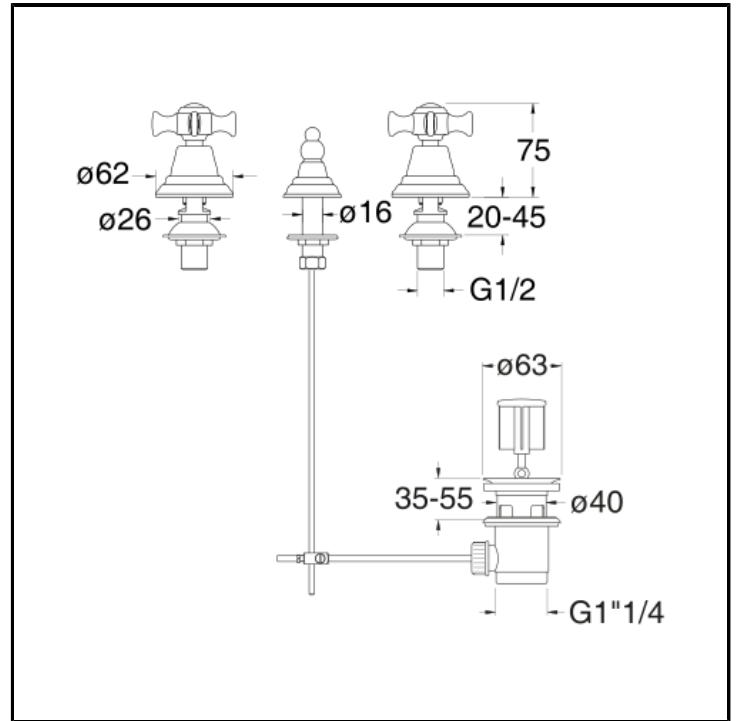

# CRICN301

3 hole bidet mixer with 1"1/4 pop up waste