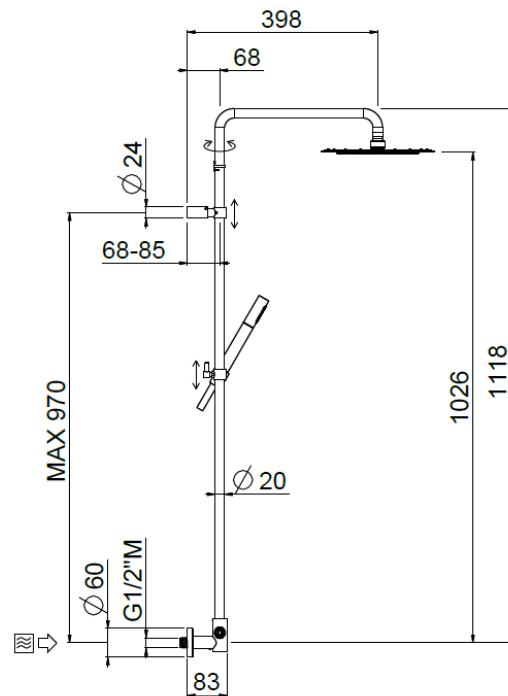

Bridge turning shower column

Bridge turning shower column, MySlim inspectable shower head
30694/ID-CR

TECHNICAL INFORMATION

Bridge turning shower column Ø 20 with adjustable mounting with articulated shower holder, built-in holder, adjustable upper holder and diverter. Non-liming inspectable round ultra-thin shower head Ø240 in chromed stainless steel. Brass non-liming inspectable one jet round shower. PVC smooth double anti-torsion flexible hose cm 150. CHROME

ecologic

adjustable column

inspectable round

TECHNICAL DRAWING

FINISHINGS