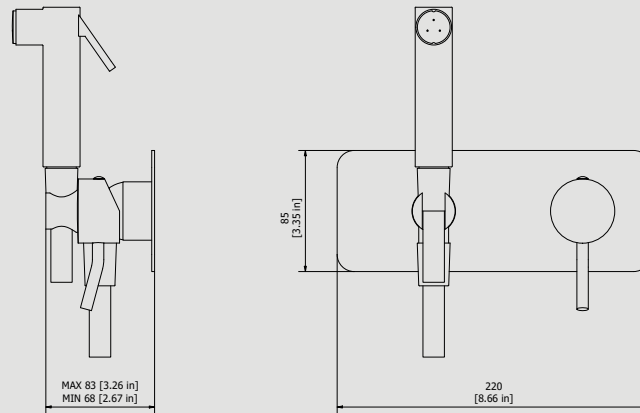

## EHJ706

Description

**Exposed parts for bidet spray complete with mixer**

**Built-in body to be purchased separately INC206.**

Box Dimensions

**370 x 270 x 80 mm**

Weight

**3.1 kg**

Dimensions

Cartridge

**IB 35 mms Ceramics Discs Cartridge**

Treaded fitting

-

Aerator

-

Flow Rate (+/-10%)