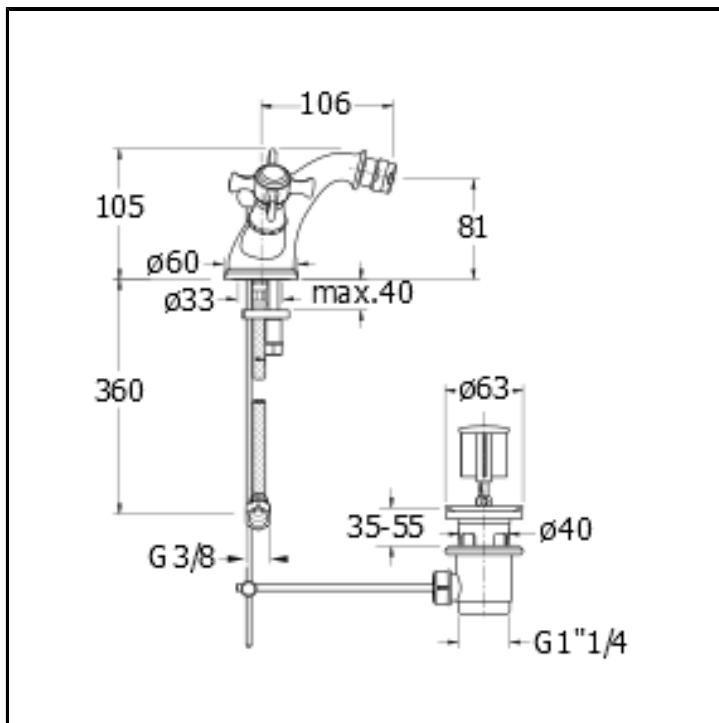

# CRICN311

Bidet mixer with 1"1/4 pop up waste