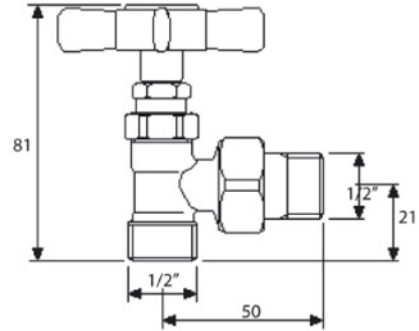

TOWELWARMER Collection	
Code	Description
9086-C 9087-I/N/O/OR 9087-B/ND/R	<p><b>London 2 towel warmer 940x735 mm (1050 W - 904 Kcal/h t 50°)</b></p> <p>Chrome            Incalux, Nickel, Dark Gold, Rose Gold            Bronze, Dark Nickel, Copper</p>

Verona - Italy  
 tel. +39 045 8006917  
 fax. +39 045 8020111  
 gentry-home.com

TOWELWARMER Collection	
Code	Description
9127-C 9128-I/N/O/OR 9128-B/ND/R	<b>Valves (pair)</b> Chrome Incalux, Nickel, Dark Gold, Rose Gold Bronze, Dark Nickel, Copper <b>Fittings available</b> 12/14/16 copper 12/14/16 covered
9126	Electrical element complete with thermostatic control