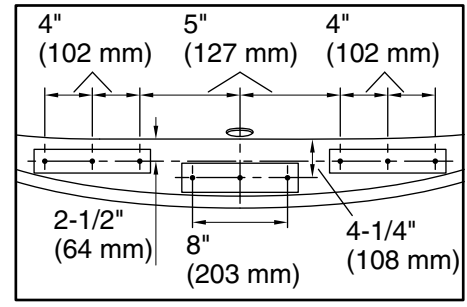

No change in measurements if connected with drain illustrated. (K-7272)

☐ Recommended Faucet Location