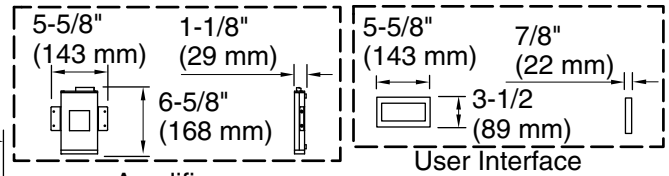

Recommended Faucet Hole Location