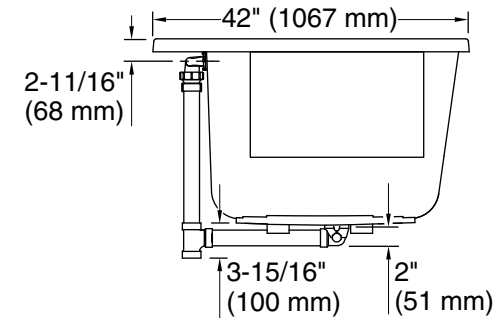

Amplifier

User Interface

Required Electrical Service

One circuit required, protected with Class A Ground-Fault Circuit-Interrupter (GFCI). Outside North America, this device may be known as a Residual Current Device (RCD).

Amplifier, Heated Surface: 120 V, 15 A, 50/60 Hz

Technical Information

All product dimensions are nominal.

Installation:	Drop-in, Under-mount
Drain location:	Center
Basin area, bottom:	46-5/16" x 31-3/16" (1177 mm x 792 mm)
Basin area, top:	63-7/16" x 34-1/4" (1611 mm x 869 mm)
Weight:	115 lbs (52.2 kg)
Minimum floor load:	52.7 lbs/ft² (257.3 kg/m²)
Water depth:	18-5/8" (472 mm)
Water capacity:	112.2 gal (424.7 L)
Template:	Drop-in, 1268440-7, required, included
Electrical component rating:	Amplifier: 120 V, 1.1 A, 50/60 Hz Heated Surface: 120 V, 0.5 A, 50/60 Hz, 65 W

Notes

Measure your actual product for rough-in details. Install this product according to the installation instructions.

The hot water supply should be 70% of the capacity of the bath or greater. Installations will vary.

Control amplifier fits 16" (406 mm) center studs. 25' (7.6 m) cables are included.

If installing a rim-mount faucet, make sure there is no interference above or below the deck before drilling any holes.