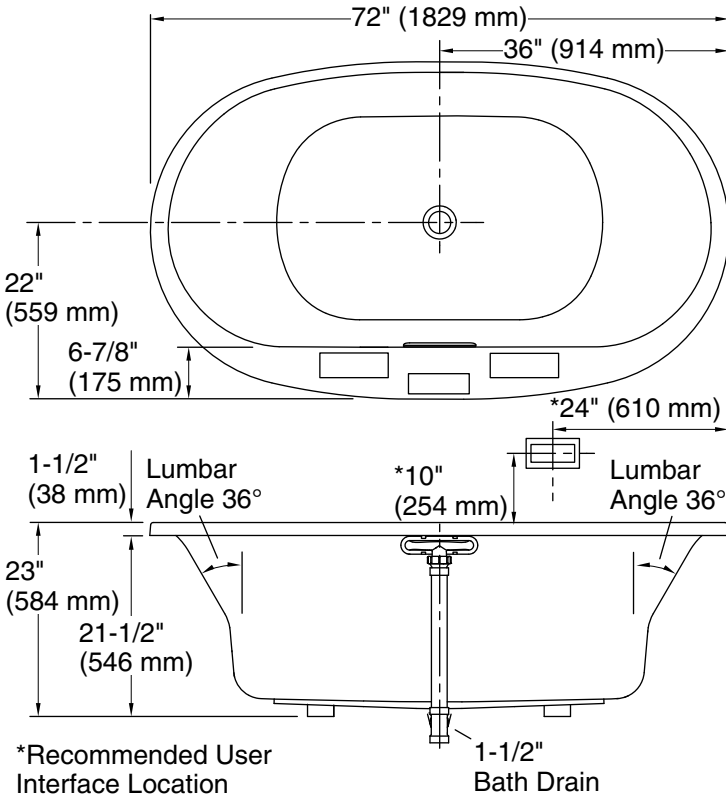

No change in measurements if connected with drain illustrated. (K-7272)

☐ Recommended Faucet Location