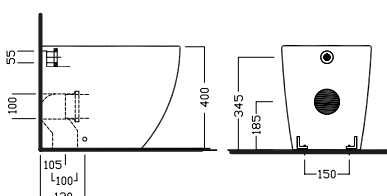

DISEGNO TECNICO TECHNICAL DESIGN