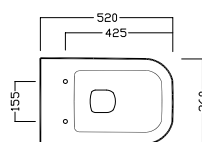

DISEGNO TECNICO TECHNICAL DESIGN