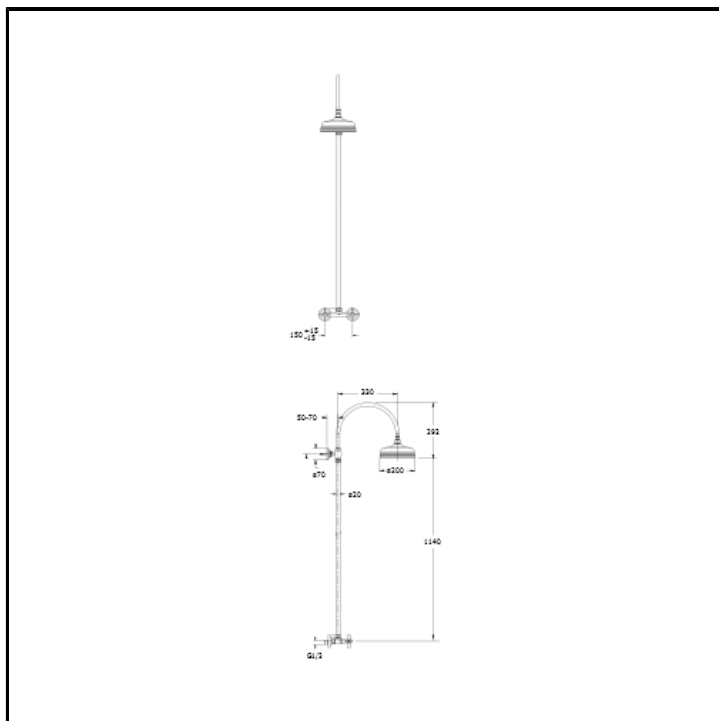

# CRICN407

External shower mixer with checkable anti-lime overhead shower