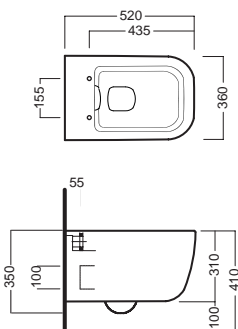

DISEGNO TECNICO TECHNICAL DESIGN