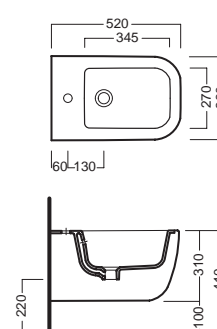

DISEGNO TECNICO TECHNICAL DESIGN