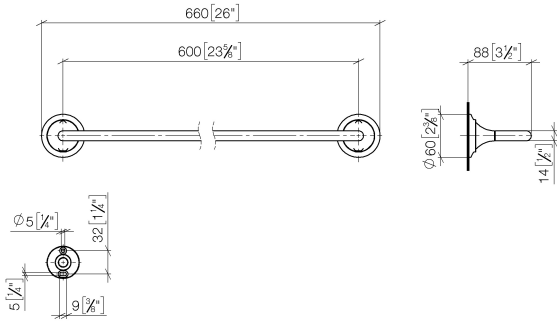

83 060 809

- gauge 600 mm
- width 660mm
- height 60 mm
- rosette Ø 60 mm
- 88mm projection

| | | |
|--|-------------------------------|---------------|
|  | Brushed Durabronz (23kt Gold) | 83 060 809-28 |
|  | Chrome | 83 060 809-00 |
|  | Brushed Platinum | 83 060 809-06 |
|  | Platinum | 83 060 809-08 |
|  | Dark Chrome | 83 060 809-19 |
|  | Brushed Bronze | 83 060 809-42 |
|  | Brushed Champagne (22kt Gold) | 83 060 809-46 |
|  | Champagne (22kt Gold) | 83 060 809-47 |
|  | Brushed Dark Platinum | 83 060 809-99 |

VAIA Towel bar - Brushed Durabronz (23kt Gold)

VAIA

83 060 809

mm [inches]

83 060 809

Product version from 3/13/2017 to 8/29/2019

Product version from 8/29/2019

Parts for other
finishes can be found
here: [Chrome](#)

VAIA Towel bar - Brushed Durabross (23kt Gold)

VAIA

83 060 809

Spare parts list

Product version from 3/13/2017 to 8/29/2019

Product version from 8/29/2019

| No. | Item Number | Name | Quantity used | Delivery time |
|-----|--------------------|------------|---------------|---------------|
| | 05 30 31 025 00 90 | fixing set | 1 | 2 |