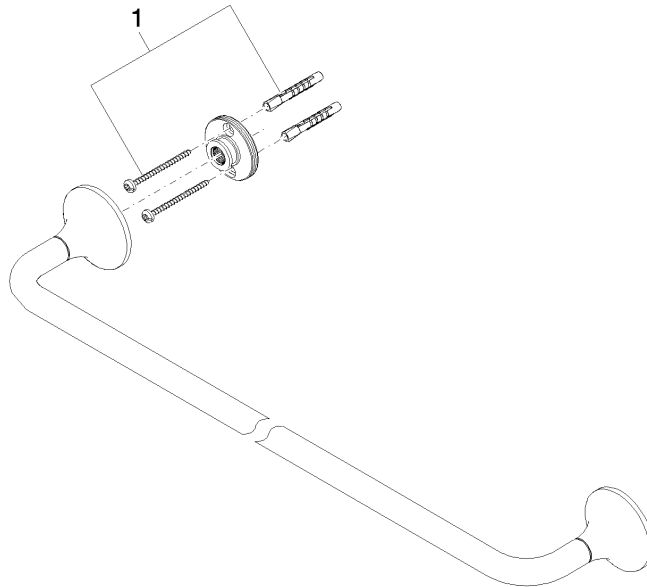

83 060 809

- gauge 600 mm
- width 660mm
- height 60 mm
- rosette Ø 60 mm
- 88mm projection

| | | |
|--|-------------------------------|---------------|
|  | Brushed Durabronz (23kt Gold) | 83 060 809-28 |
|  | Chrome | 83 060 809-00 |
|  | Brushed Platinum | 83 060 809-06 |
|  | Platinum | 83 060 809-08 |
|  | Dark Chrome | 83 060 809-19 |
|  | Brushed Bronze | 83 060 809-42 |
|  | Brushed Champagne (22kt Gold) | 83 060 809-46 |
|  | Champagne (22kt Gold) | 83 060 809-47 |
|  | Brushed Dark Platinum | 83 060 809-99 |

VAIA Towel bar - Brushed Durabronz (23kt Gold)

VAIA

83 060 809

mm [inches]

83 060 809

Product version from 3/13/2017 to 8/29/2019

Product version from 8/29/2019

Parts for other
finishes can be found
here: [Chrome](#)

VAIA Towel bar - Brushed Durabross (23kt Gold)

VAIA

83 060 809

Spare parts list

Product version from 3/13/2017 to 8/29/2019

Product version from 8/29/2019

| No. | Item Number | Name | Quantity used | Delivery time |
|-----|--------------------|------------|---------------|---------------|
| | 05 30 31 025 00 90 | fixing set | 1 | 2 |