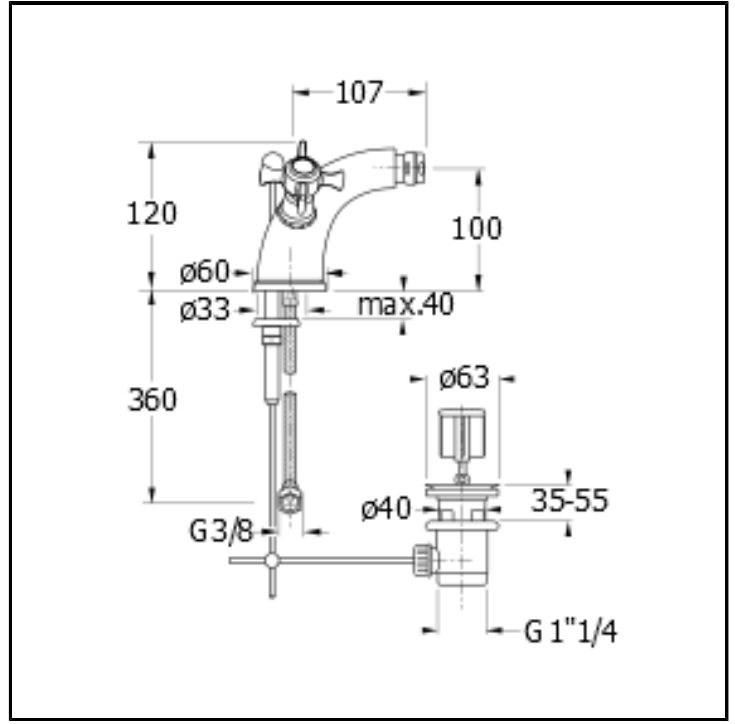

Bidet mixer with 1"1/4 pop up waste

FINITURE

-  Chrome
-  Brushed metallic
-  Yellow gold oro
-  PVD polished rose gold
-  PVD brushed rose gold
-  Brushed old brass

FEATURES FROM TECHNOLOGIES

-
-
-

COMMAND