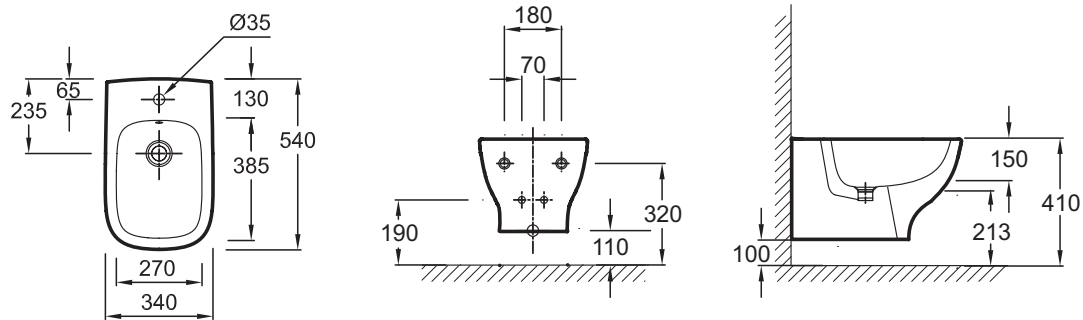

EMC0001

Collection: STRUKTURA

Finish\*:

00 - White

Main features:

## Features

- DIMENSIONS: 54 x 34 cm
- MATERIAL: Ceramic
- HEIGHT: Standard
- 1 tap hole
- WEIGHT: 19 kg
- INSTALLATION TYPE: Wall-hung
- PRODUCT INCLUDED: (Tap not included)

## Technical drawing

Product Specification: Wall-hung bidet. EMC0001. Collection: STRUKTURA. DIMENSIONS: 54 x 34 cm. WEIGHT: 19 kg. MATERIAL: Ceramic. INSTALLATION TYPE: Wall-hung. HEIGHT: Standard. PRODUCT INCLUDED: (Tap not included). 1 tap hole.