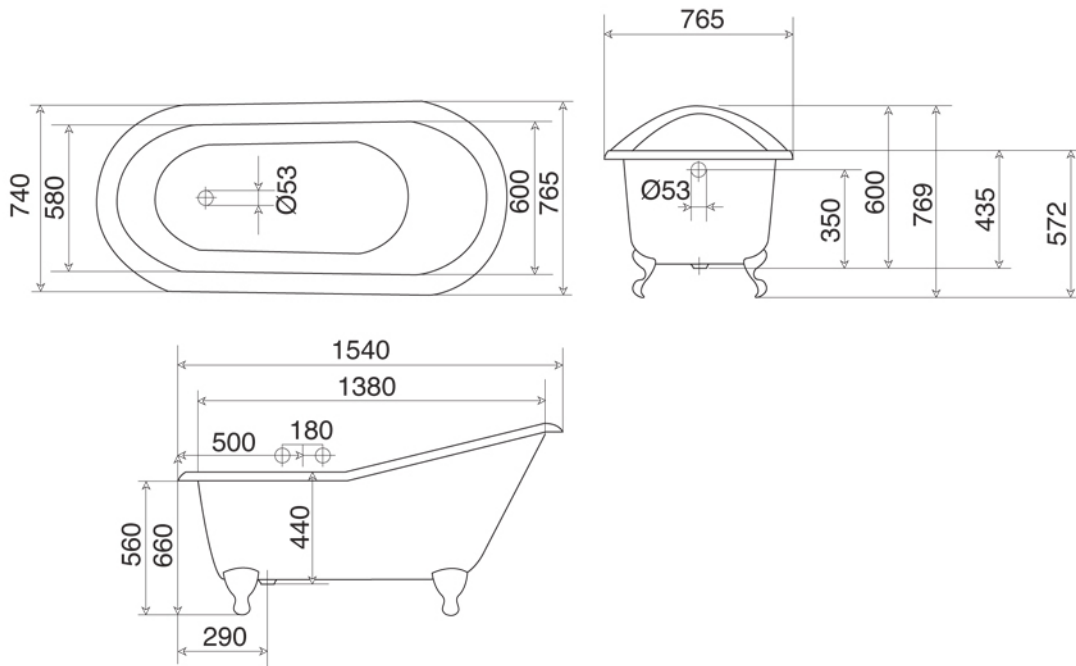

POSIZIONE RUBINETTERIA A MURO CONSIGLIATA A 500 mm DAL BORDO PIANO  
FORATURA GRUPPO VASCA ALTEZZA DA PAVIMENTO 660 mm

CAST IRON BATHTUB Collection	
Code	Description
9148	<b>Cast iron bathtub 1700x760 (Kg. 129 - Lt 205)</b> Without tap holes, external unfinished

Verona - Italy  
tel. +39 045 8006917  
fax. +39 045 8020111  
gentry-home.com

POSIZIONE RUBINETTERIA A MURO CONSIGLIATA A 500 mm DAL BORDO PIANO  
FORATURA GRUPPO VASCA ALTEZZA DA PAVIMENTO 660 mm

CAST IRON BATHTUB Collection	
Code	Description
9152	<b>Cast iron bathtub 1540x765 (Kg. 120 - Lt 180)</b> Without tap holes, external unfinished
9164	<b>Cast iron feet</b> Unfinished
9167	White
9165-C	Chrome
9166-I/N/O/OR	Incalux, Nickel, Dark Gold, Rose Gold
9166-B/ND/R	Bronze, Dark Nickel, Copper
103	<b>External painting</b> External painting White
105	External painting RAL
106	Gold leaf decoration
107	Silver leaf decoration

**GH**  
GENTRY HOME

Verona - Italy  
tel. +39 045 8006917  
fax. +39 045 8020111  
gentry-home.com

CAST IRON BATHTUB Collection	
Code	Description
0190-C 0191-I/N/O/OR 0191-B/ND/R	<p><b>Exposed bath waste with drain stopper chain and overflow with exposed pipes for floor connector and siphon</b></p> <p>Chrome Incalux, Nickel, Dark Gold, Rose Gold Bronze, Dark Nickel, Copper</p>