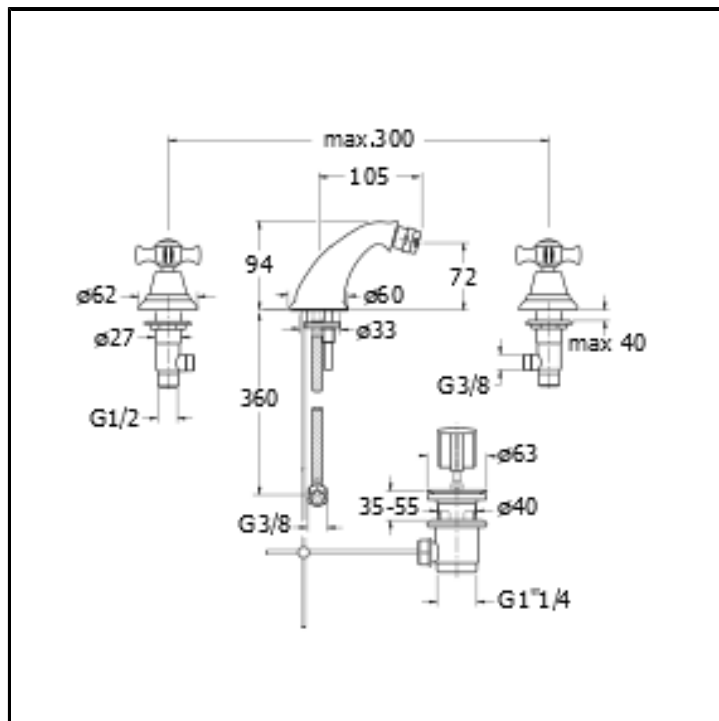

CRICN331

3 hole bidet mixer with 1"1/4 pop up waste

FINITURE

-  Chrome
-  Brushed metallic
-  Yellow gold oro
-  PVD polished rose gold
-  PVD brushed rose gold
-  Brushed old brass

FEATURES FROM TECHNOLOGIES