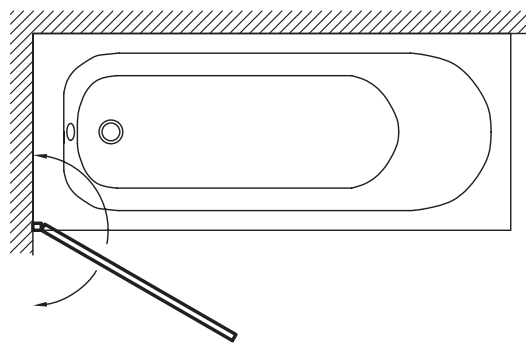

E4933

Collection: SERENITY

Finish*:

GA - Profils
chromés

Main features:

Features

- **DIMENSIONS:** 2.90 x 90 x 145 cm
- **MATERIAL:** Glass

- **WEIGHT:** 20 kg
- **COMPATIBILITY:** All rectangular baths

Consumer benefits

- **PRIVACY:** Frosted glass strip
- **EASIER ACCESS:** Swings inwards/outwards
- **EASY CARE:** Coated glass
- **ELEGANT DESIGN:** Chrome profile with upper cap and concealed hardware
- **BETTER SEALING PROTECTION:** Double bottom seal
- **STRENGTH:** 6 mm glass

Installation benefits

- **WALL ADJUSTMENT:** 18 mm to allow for uneven walls
- **EASIER INSTALLATION:** Pre-assembled bathscreen and precut seal
- **REVERSIBLE** For right- or left-hand installation

Technical drawing

Product Specification: Single-panel bathscreen. E4933. Collection: SERENITY. DIMENSIONS: 2.90 x 90 x 145 cm. WEIGHT: 20 kg. MATERIAL: Glass. COMPATIBILITY: All rectangular baths.