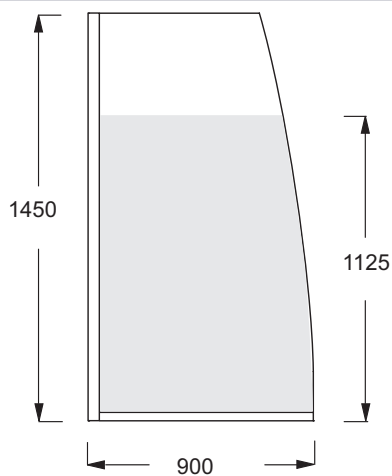

E4933

Collection: SERENITY

Finish*:

GA - Profils
chromés

Main features:

Features

- **DIMENSIONS:** 2.90 x 90 x 145 cm
- **MATERIAL:** Glass

- **WEIGHT:** 20 kg
- **COMPATIBILITY:** All rectangular baths

Consumer benefits

- **PRIVACY:** Frosted glass strip
- **EASIER ACCESS:** Swings inwards/outwards
- **EASY CARE:** Coated glass
- **ELEGANT DESIGN:** Chrome profile with upper cap and concealed hardware
- **BETTER SEALING PROTECTION:** Double bottom seal
- **STRENGTH:** 6 mm glass

Installation benefits

- **WALL ADJUSTMENT:** 18 mm to allow for uneven walls
- **EASIER INSTALLATION:** Pre-assembled bathscreen and precut seal
- **REVERSIBLE** For right- or left-hand installation

Technical drawing

Product Specification: Single-panel bathscreen. E4933. Collection: SERENITY. DIMENSIONS: 2.90 x 90 x 145 cm. WEIGHT: 20 kg. MATERIAL: Glass. COMPATIBILITY: All rectangular baths.