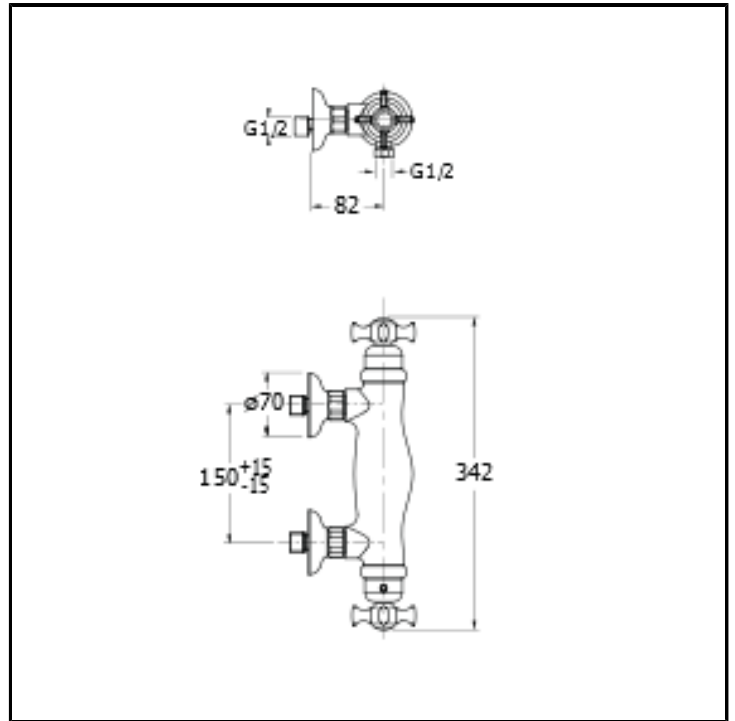

External thermostatic shower mixer

FINITURE

 Chrome

CHARACTERISTICS

-

COMMAND

- Thermostatic

INSTALLATION