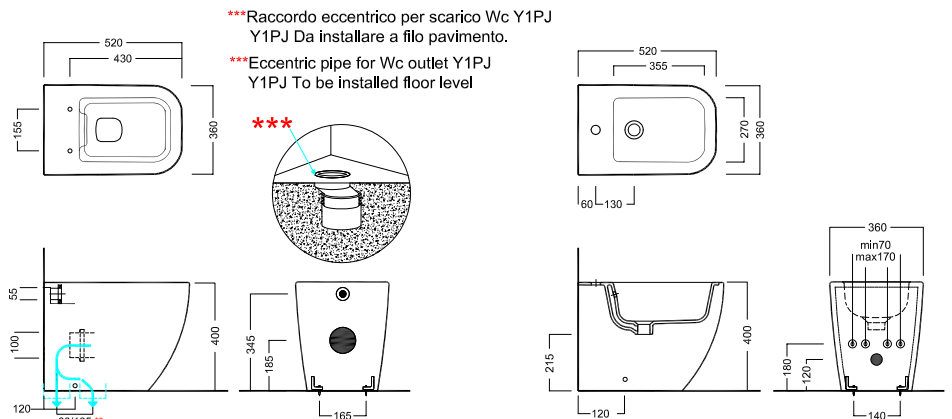

Back-to-wall one hole bidet OPEN BIDET

Back-to-wall bidet, complete with fixing elements.

Einlochbidet

Bidet inklusive Halterungen zur Wandmontage.

Bidet à un trou au ras du mur

Bidet avec kit de fixation pour installation au ras du mur.

Y1CF01
Curva tecnica speciale
ad "L" tagliabile
Cut to size special PVC
"L" trap convertor

YXME01
Curva tecnica
speciale tagliabile
Cut to size special PVC
"s" trap convertor

YP6401
raccordo scarico parete
PVC wall connected

A0Y7A801 (BI-White)
A0Y7A825 (BM-White Matt)
Piletta in CERAMICA con tappo
"Up & Down" Ø 71 mm
CERAMIC drain siphon with
"Up & Down" cap Ø 71 mm

YXMQ77 (CR-Chrome)
YXMQ01 (BI-White)
YXMQ25 (BM-White Matt)
Piletta universale
"Up & Down"/ Scarico Libero
con tappo Ø 63 mm
Universal "Free outlet" /
"Up & Down" drain siphon with
cap Ø 63 mm

Y0MK01
Y0YN01
cassetta MONOLITH
MONOLITH cistern

DISEGNO TECNICO TECHNICAL DESIGN

**215mm Con Raccordo eccentrico per scarico Wc Y1PJ
**215mm With eccentric pipe for Wc outlet Y1PJ

OPEN BIDET