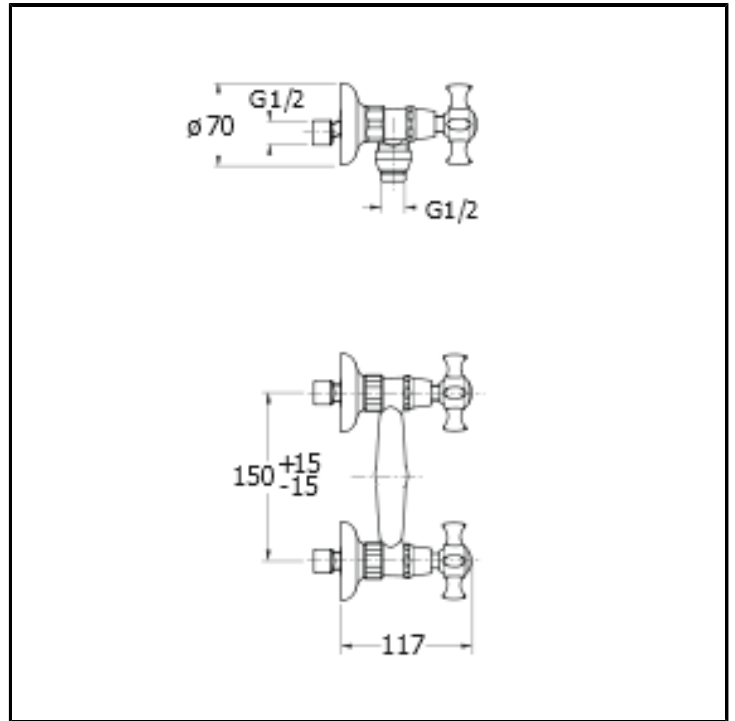

CRICN401

External shower mixer

FINITURE

-  Chrome
-  Brushed metallic
-  Yellow gold oro
-  PVD polished rose gold
-  PVD brushed rose gold
-  Brushed old brass

CHARACTERISTICS

-

COMMAND

- Bicomando