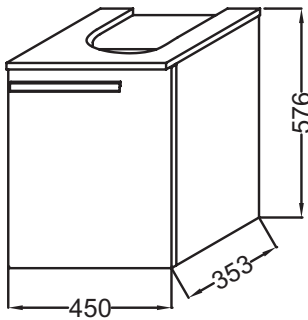

### Features

- DIMENSIONS: 45 x 35.30 x 57.60 cm
- MATERIAL: Melamine
- "Lacquer à la carte" option is not available for this collection
- WEIGHT: 10 kg
- INSTALLATION TYPE: Wall-hung

### Optional products

- EGH111-Z: Handwash basin 45 cm

### Technical drawing

Product Specification: Base unit 45 cm - RH. EB1397D. Collection: STRUKTURA. DIMENSIONS: 45 x 35.30 x 57.60 cm. WEIGHT: 10 kg. MATERIAL: Melamine. INSTALLATION TYPE: Wall-hung. "Lacquer à la carte" option is not available for this collection.