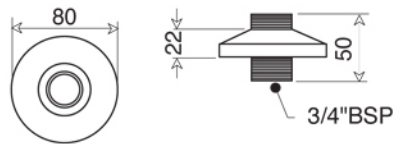

fissaggio a muro

CHELSEA Collection	
Code	Description
8160-C 8161-I/N/O/OR 8161-B/ND/R	Chelsea wall mounted bath mixer Chrome Incalux, Nickel, Dark Gold, Rose Gold Bronze, Dark Nickel, Copper

Verona - Italy
tel. +39 045 8006917
fax. +39 045 8020111
gentry-home.com