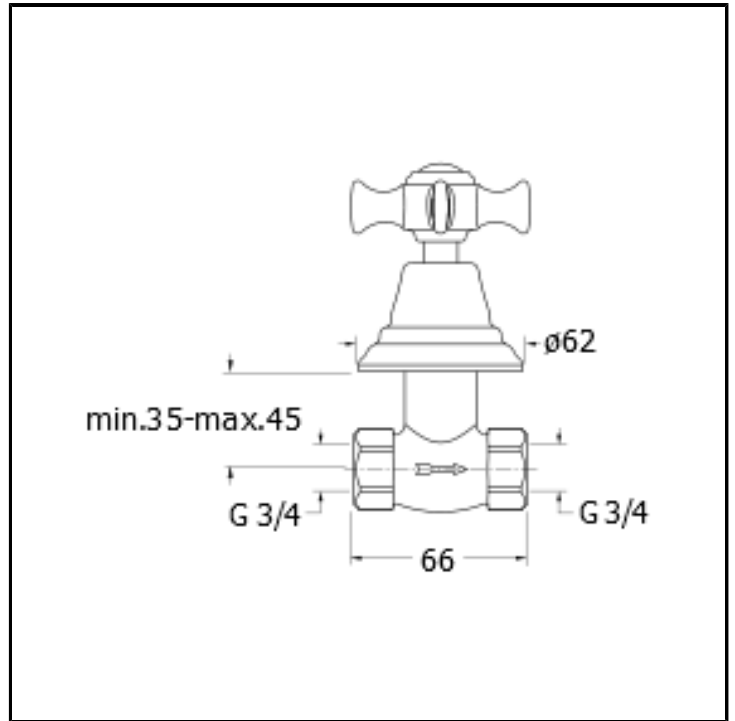

3/4" stopcock

FINITURE

-  Chrome
-  Brushed metallic
-  Yellow gold oro
-  PVD polished rose gold
-  PVD brushed rose gold
-  Brushed old brass

CHARACTERISTICS

-

INSTALLATION

- Wall

TPOLOGY