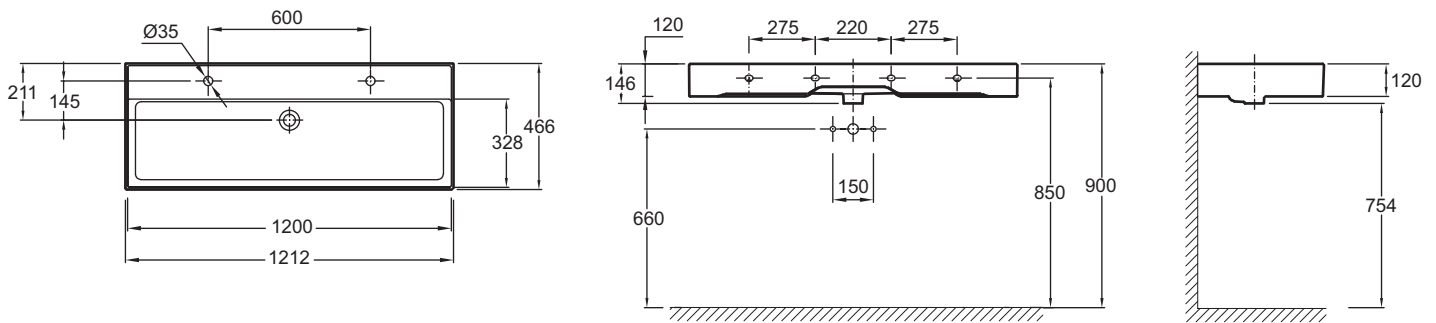

Collection: VIVIENNE

Finish*:

Features

- DIMENSIONS: 121.20 x 46.60 cm
- MATERIAL: Ceramic
- OVERFLOW: With overflow
- RECOMMENDED BRASSWARE: Cüff

- WEIGHT: 30.7 kg
- INSTALLATION TYPE: Self-supporting or can be mounted on a specific cabinet
- NUMBER OF VANITY BASINS FOR VANITY TOPS: Single basin
- ADDITIONAL INFORMATION: Tap and waste not included

Consumer benefits

- COMFORT: Wide, deep basin makes daily use convenient
- FUNCTIONAL: This 120 cm model has a single basin but 2 tap holes, perfect for 2 people

Installation benefits

- INSTALLATION OPTIONS: Product may be used as a self-supporting vanity top or on a cabinet or as a vessel basin.

Technical drawing

Product Specification: Vanity top 120 cm. EXBK112. Collection: VIVIENNE. DIMENSIONS: 121.20 x 46.60 cm. WEIGHT: 30.7 kg. MATERIAL: Ceramic. INSTALLATION TYPE: Self-supporting or can be mounted on a specific cabinet. OVERFLOW: With overflow. NUMBER OF VANITY BASINS FOR VANITY TOPS: Single basin. RECOMMENDED BRASSWARE: Cüff. ADDITIONAL INFORMATION: Tap and waste not included.