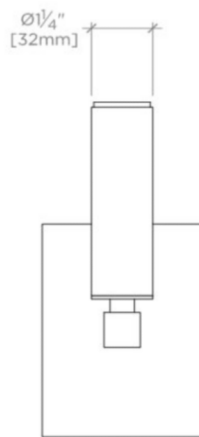

### TECHNICAL DETAILS

Ambient / Task: Ambient  
Bulb Base Size: E26  
Escutcheon Primary Material: Brass  
Bulb Type: Torpedo  
Depth / Width: 5 1/8"  
Height: 7 1/8"  
Interior / Exterior Application: Interior Only  
Junction Box Orientation: Vertical  
Length: 3 1/4"  
Number of Bulbs: One  
Primary Material: Brass  
Safety Warnings: Do not exceed max wattage (60).  
Shade Fitter Size: 1"  
Shade Material: Fabric  
Suggested Application: All Applications  
Voltage: 120V  
Wet / Dry: Damp or Dry

### PRODUCT (NOTES)

Uses 60 Watt medium Based Torpedo, not included. Do not exceed max wattage. Junction Box Size 2 x 3" - single gang".

## DUPLEX

NWLT42

Duplex Wall Mounted Single Arm Sconce

TOP VIEW

SCALE: 3"=1'-0"

FRONT VIEW

SCALE: 3"=1'-0"

SIDE VIEW

SCALE: 3"=1'-0"