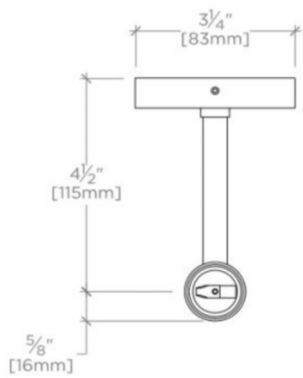

### TECHNICAL DETAILS

Ambient / Task: Ambient  
Bulb Base Size: E26  
Escutcheon Primary Material: Brass  
Bulb Type: Torpedo  
Depth / Width: 5 1/8"  
Height: 7 1/8"  
Interior / Exterior Application: Interior Only  
Junction Box Orientation: Vertical  
Length: 3 1/4"  
Number of Bulbs: One  
Primary Material: Brass  
Safety Warnings: Do not exceed max wattage (60).  
Shade Fitter Size: 1"  
Shade Material: Fabric  
Suggested Application: All Applications  
Voltage: 120V  
Wet / Dry: Damp or Dry

### PRODUCT (NOTES)

Uses 60 Watt medium Based Torpedo, not included. Do not exceed max wattage. Junction Box Size 2 x 3" - single gang".

## DUPLEX

NWLT42

Duplex Wall Mounted Single Arm Sconce

TOP VIEW

SCALE: 3"=1'-0"

FRONT VIEW

SCALE: 3"=1'-0"

SIDE VIEW

SCALE: 3"=1'-0"