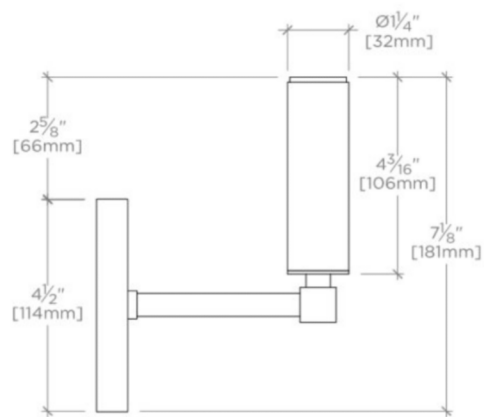

### TECHNICAL DETAILS

Ambient / Task: Ambient  
Bulb Base Size: E26  
Escutcheon Primary Material: Brass  
Bulb Type: Torpedo  
Depth / Width: 5 1/8"  
Height: 7 1/8"  
Interior / Exterior Application: Interior Only  
Junction Box Orientation: Vertical  
Length: 3 1/4"  
Number of Bulbs: One  
Primary Material: Brass  
Safety Warnings: Do not exceed max wattage (60).  
Shade Fitter Size: 1"  
Shade Material: Fabric  
Suggested Application: All Applications  
Voltage: 120V  
Wet / Dry: Damp or Dry

## DUPLEX

NWLT42

Duplex Wall Mounted Single Arm Sconce

TOP VIEW

SCALE: 3"=1'-0"

FRONT VIEW

SCALE: 3"=1'-0"

SIDE VIEW

SCALE: 3"=1'-0"