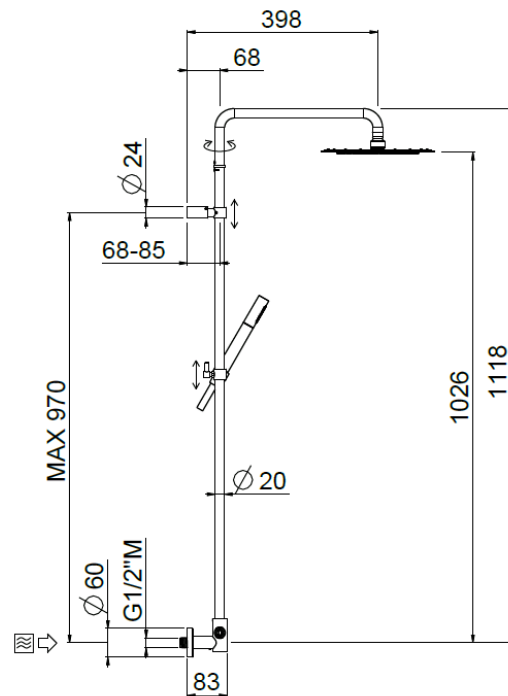

Bridge turning shower column

Bridge turning shower column, MySlim inspectable shower head
30695/ID-CR

TECHNICAL INFORMATION

Bridge turning shower column Ø 20 with adjustable mounting with articulated shower holder, built-in holder, adjustable upper holder and diverter. Non-liming inspectable round ultra-thin shower head Ø300 in chromed stainless steel. Brass non-liming inspectable one jet round shower. PVC smooth double anti-torsion flexible hose cm 150. CHROME

ecologic

adjustable column

inspectable round

TECHNICAL DRAWING

FINISHINGS