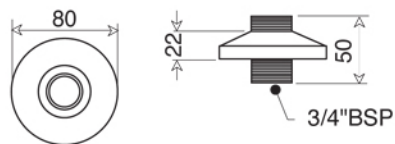

fissaggio a muro

CHELSEA Collection	
Code	Description
8160-C 8161-I/N/O/OR 8161-B/ND/R	Chelsea wall mounted bath mixer Chrome Incalux, Nickel, Dark Gold, Rose Gold Bronze, Dark Nickel, Copper

Verona - Italy
tel. +39 045 8006917
fax. +39 045 8020111
gentry-home.com