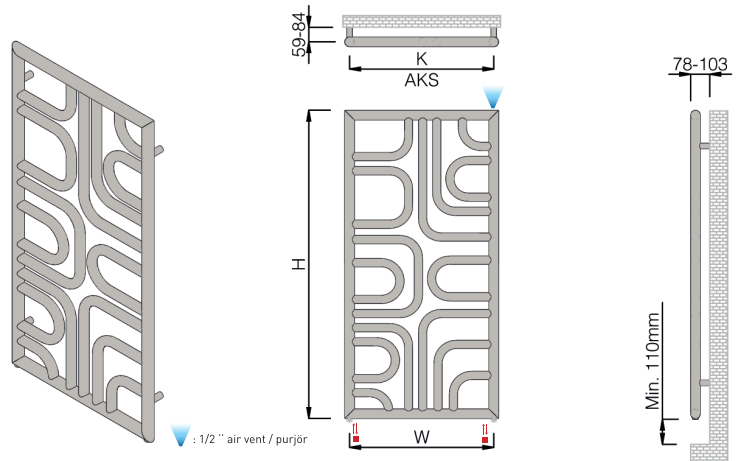

1200 x 600 in polished finish shown with Onix valves

304 GRADE STAINLESS STEEL
304 KALİTE PASLANMAZ ÇELİK

POLISHED FINISH
AYNA YÜZEYİ

MAX. WORKING PRESSURE 6 BAR
MAX. ÇALIŞMA BASINCI 6 BAR

HYDRONIC
MERKEZİ SİSTEM KULLANIMA UYGUN

ELECTRIC HEATING
ELEKTRİKLİ KULLANIMA UYGUN

YEARS GUARANTEE
YIL GARANTİ

Size Ebat mm	(W) Width Genişlik mm	(H) Height Yükseklik mm	(K) Pipe Centers Aks Aralığı mm	Weight Ağırlık kg	HEAT CAPACITY / ISIL KAPASİTE	
					$\Delta t = 60^\circ \text{C}$ (85/75/20° C) kcal/h / watt / btu/h	$\Delta t = 50^\circ \text{C}$ (75/65/20° C) kcal/h / watt / btu/h
1200 x 600	600	1200	562	13.7	425 / 495 / 1688	337 / 392 / 1338

Min. 110mm

78-103

59-84

H

W

K

AKS

W