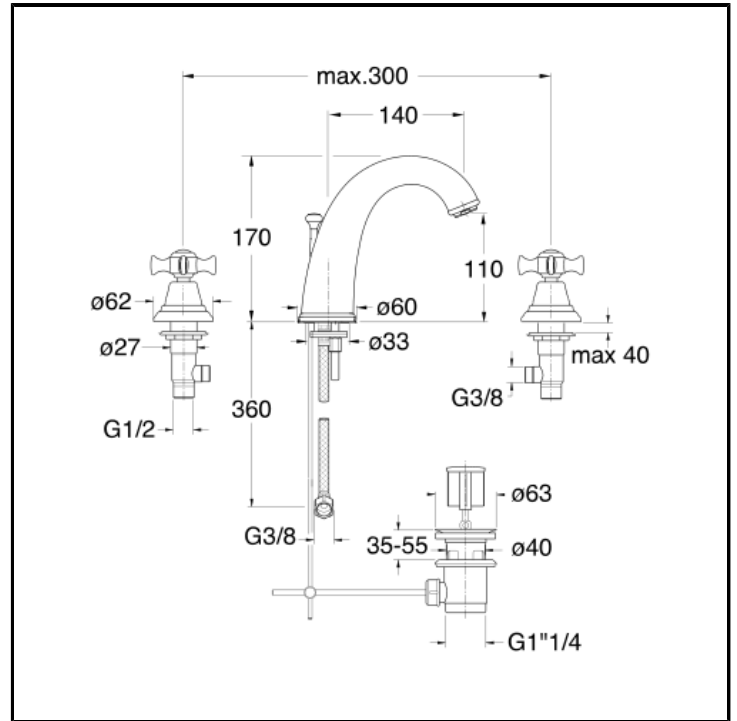

# CRICN202

3 hole basin mixer LARGE with 1"1/4 pop up waste

## FEATURES (MODEL NAME SIDE)

- Large