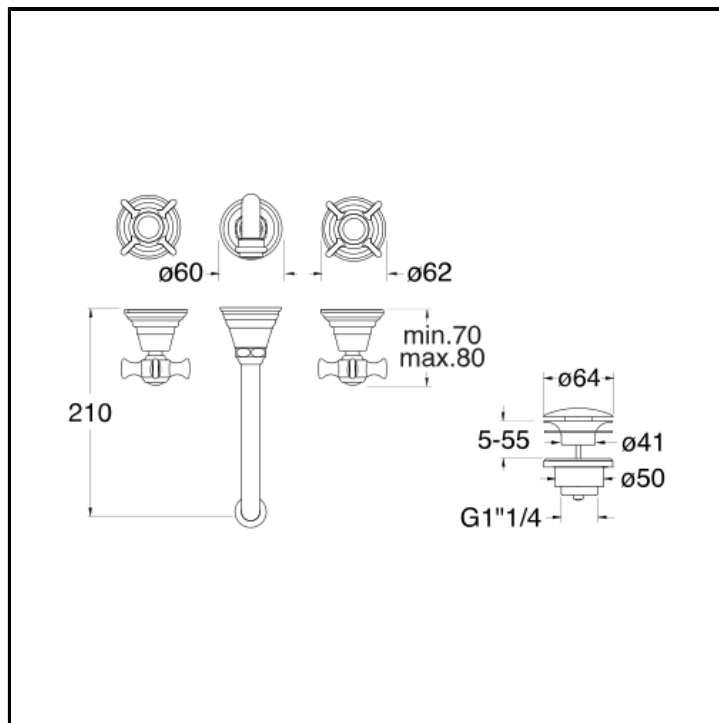

CRICN242

Wall mounted basin mixer REGULAR external parts for CRICS233 (side controls) - CRICS234 (right side) with 1"1/4 Up&Down waste

FINITURE

-  Chrome
-  Brushed metallic
-  Yellow gold oro
-  PVD polished rose gold
-  PVD brushed rose gold
-  Brushed old brass

FEATURES (MODEL NAME SIDE)

- Regular

FEATURES FROM TECHNOLOGIES

-
-
-

COMMAND

- Bicomando

INSTALLATION

- Wall